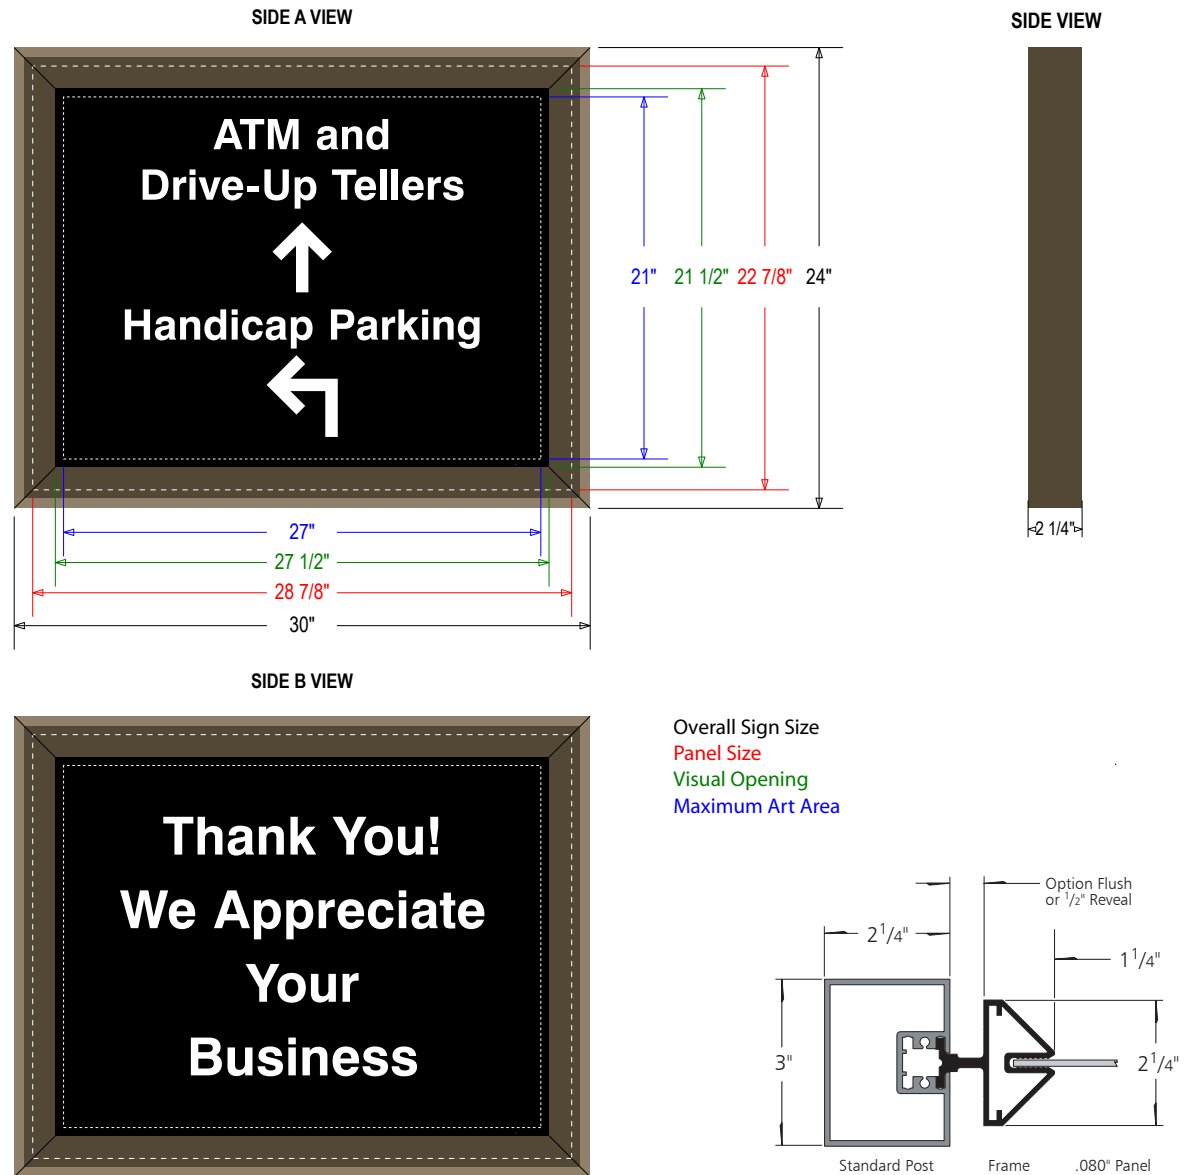

HED-100 HED-100 2430D-D730

PRODUCT NUMBER

18234

CABINET DIMENSIONS

24" H x 30" W x 2.25" D

CONSTRUCTION

The HED-100 All aluminum post and panel system features a single .080" message panel within a 2-1/4" wide beveled picture style frame consisting of two mounting extrusions and two top/bottom extrusions. The frame assembly slides into our slotted 2-1/4" x 3" standard rectangular posts or our 2" x 3" radius posts. Both post styles are designed to offer either a flush or a 1/2" reveal.

FINISH

Custom colors available upon request .
Double face sign. Panels painted Standard Duranodic Bronze.

INSTALLATION

(2) double post mount 2-1/4" x 3" x TBD". Direct burial. Painted standard Duranodic.

Product View

NOTE: Sign image may not exactly represent the finished product. For illustration purposes only.

MESSAGE

COLOR

HEIGHT

ATM and Drive-Up Tellers w/ Up Arrow,
Handicap Parking w/ Up LeftArrow

White Vinyl