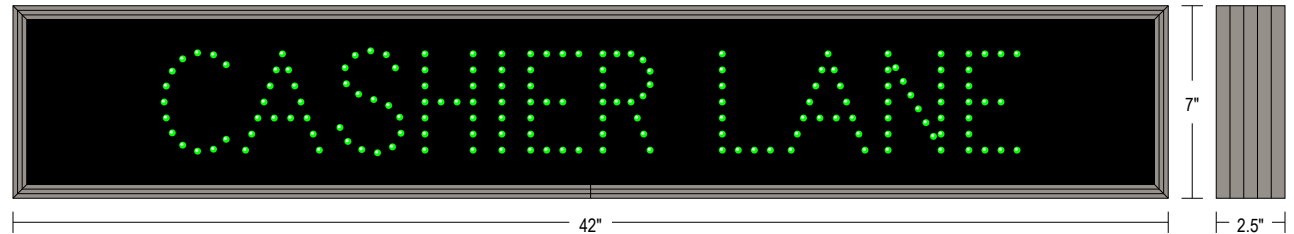

Direct-View LED Traffic Controller TCL742G-860

PRODUCT NUMBER

18397

CABINET DIMENSIONS

7" H x 42" W x 2.5" D

ILLUMINATION SOURCE

Super bright, wide viewing angle LEDs
Available in green, red, blue, amber, and white LEDs
Messages "blankout" when turned off, eliminating confusion
Long life, solid state lighting

ELECTRICAL

Integrated solid state power supply
Standard Voltage: 120 VAC, Optional Voltages: 9-36 V, 240 VAC, 277 VAC
Maximum amps per lighted message (at 120 V) shown in the table below
UL/CUL approved for wet locations

CONSTRUCTION

Faces: Single Faced Sign
Extrusion (TCL): Slim line continuous, corrosion resistant, aluminum housing 2.5" deep
Face Material: Impact Resistant, smoked tinted Polycarbonate 1/8" thick.

FINISH

Standard Cabinet Color: Duranodic Bronze
Custom colors available upon request

Product View

NOTE: Sign image may not exactly represent the finished product. For illustration purposes only.

MESSAGE	COLOR	HEIGHT	AMPS
CASHIER LANE	Green Wide Angle Oval	3.5"	0.08

Signal-Tech
4985 Pittsburgh Ave.
Erie, PA 16509
Phone: (877) 547-9900
Fax: (814) 835-2300
Email: sales@signal-tech.com
Website: www.signal-tech.com

Proudly Made in the USA