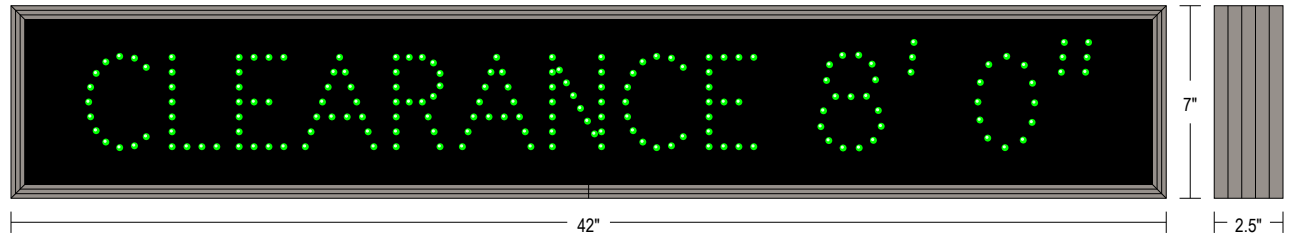

Direct-View LED Traffic Controller TCL742G-D810

PRODUCT NUMBER

18471

CABINET DIMENSIONS

7" H x 42" W x 2.5" D

ILLUMINATION SOURCE

Super bright, wide viewing angle LEDs
Available in green, red, blue, amber, and white LEDs
Messages "blankout" when turned off, eliminating confusion
Long life, solid state lighting

ELECTRICAL

Integrated solid state power supply
Standard Voltage: 120 VAC, Optional Voltages: 9-36 V, 240 VAC, 277 VAC
Maximum amps per lighted message (at 120 V) shown in the table below
UL/CUL approved for wet locations

CONSTRUCTION

Faces: Single Faced Sign
Extrusion (TCL): Slim line continuous, corrosion resistant, aluminum housing 2.5" deep
Face Material: Impact Resistant, smoked tinted Polycarbonate 1/8" thick.

FINISH

Standard Cabinet Color: Duranodic Bronze
Custom colors available upon request

Product View

NOTE: Sign image may not exactly represent the finished product. For illustration purposes only.

MESSAGE	COLOR	HEIGHT	AMPS
CLEARANCE 8' 0"	Green Wide Angle Oval	3.25"	0.09

Signal-Tech
4985 Pittsburgh Ave.
Erie, PA 16509
Phone: (877) 547-9900
Fax: (814) 835-2300
Email: sales@signal-tech.com
Website: www.signal-tech.com

Proudly Made in the USA