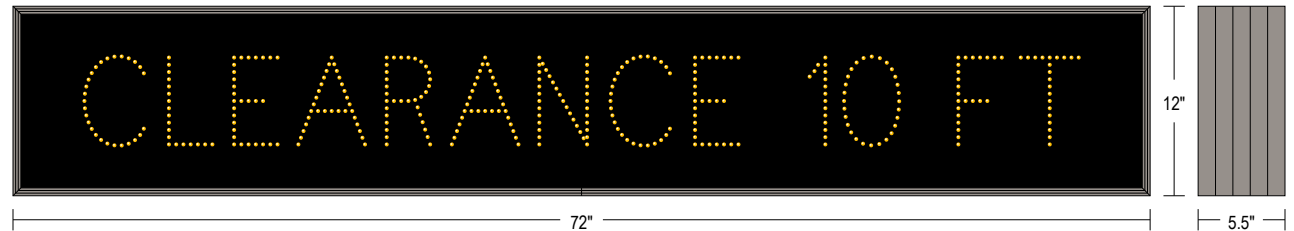

Direct-View LED Traffic Controller TCL1272A-D841

PRODUCT NUMBER

18596

CABINET DIMENSIONS

12" H x 72" W x 5.5" D

ILLUMINATION SOURCE

Super bright, wide viewing angle LEDs
Available in green, red, blue, amber, and white LEDs
Messages "blankout" when turned off, eliminating confusion
Long life, solid state lighting

CONSTRUCTION

Faces: Single Faced Sign
Extrusion (TCL): Mitered 5.5" deep corrosion resistant housing.
Face Material: Impact Resistant, smoked tinted Polycarbonate 1/8" thick.

FINISH

Standard Cabinet Color: Duranodic Bronze
Custom colors available upon request

Product View

NOTE: Sign image may not exactly represent the finished product. For illustration purposes only.

MESSAGE	COLOR	HEIGHT	AMPS
CLEARANCE 10 FT	Amber Wide Angle Oval	5.5"	0.09

Signal-Tech
4985 Pittsburgh Ave.
Erie, PA 16509
Phone: (877) 547-9900
Fax: (814) 835-2300
Email: sales@signal-tech.com
Website: www.signal-tech.com