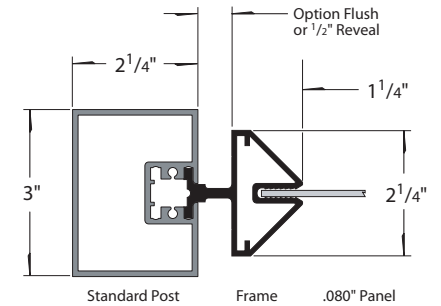

#### DIMENSIONS

24" H x 36" W x 2.25" D (est. 10 lbs)

## Product View

NOTE: Sign image may not exactly represent the finished product. For illustration purposes only.

SIDE A VIEW

Edge of Frame 1" Larger than Visual Opening (25"H x 31"W)  
Visual Opening 24"H x 30"W