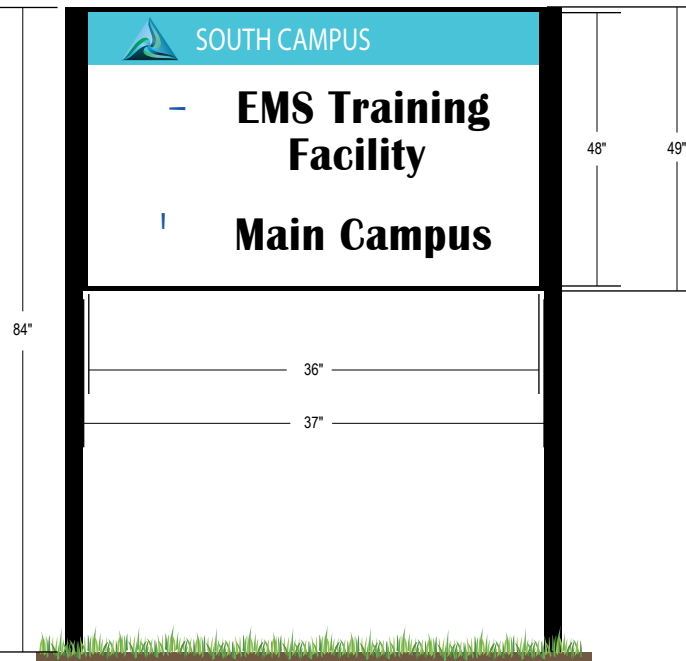

Product View

NOTE: Sign image may not exactly represent the finished product. For illustration purposes only.

NOTE: To be installed with two 120" posts.

Edge of Frame 1" Larger than Visual Opening (25"H x 31"W)
Visual Opening 24"H x 30"W

SIDE A VIEW

SIDE B VIEW