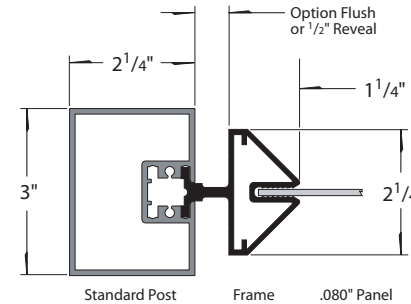

Product View

NOTE: Sign image may not exactly represent the finished product. For illustration purposes only.

NOTE: To be installed with two 120" posts.

Edge of Frame 1" Larger than Visual Opening (25"H x 31"W)
Visual Opening 24"H x 30"W

SIDE A VIEW

SIDE B VIEW