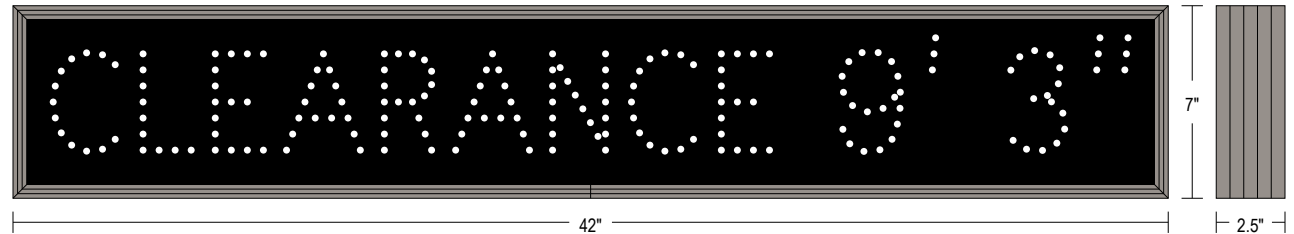

Direct-View LED Traffic Controller TCL742W-D898

PRODUCT NUMBER

18865

CABINET DIMENSIONS

7" H x 42" W x 2.5" D

ILLUMINATION SOURCE

Super bright, wide viewing angle LEDs
Available in green, red, blue, amber, and white LEDs
Messages "blankout" when turned off, eliminating confusion
Long life, solid state lighting

ELECTRICAL

Integrated solid state power supply
Standard Voltage: 120 VAC, Optional Voltages: 9-36 V, 240 VAC, 277 VAC
Maximum amps per lighted message (at 120 V) shown in the table below
UL/CUL approved for wet locations

CONSTRUCTION

Faces: Single Faced Sign
Extrusion (TCL): Slim line continuous, corrosion resistant, aluminum housing 2.5" deep
Face Material: Impact Resistant, smoked tinted Polycarbonate 1/8" thick.

FINISH

Standard Cabinet Color: Duranodic Bronze
Custom colors available upon request

Product View

NOTE: Sign image may not exactly represent the finished product. For illustration purposes only.

MESSAGE	COLOR	HEIGHT	AMPS
CLEARANCE 9' 3"	White Round LED	3.5"	0.10

Signal-Tech
4985 Pittsburgh Ave.
Erie, PA 16509
Phone: (877) 547-9900
Fax: (814) 835-2300
Email: sales@signal-tech.com
Website: www.signal-tech.com

Proudly Made in the USA