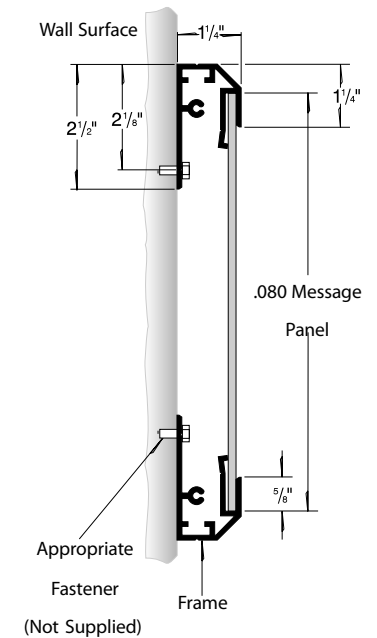

Detail

MESSAGE	LED/COLOR	HEIGHT	AMPS
EMERGENCY	RED REFLECTIVE VINYL	5.0"	

NOTE: Above messages are independently controlled.

Signal-Tech
4985 Pittsburgh Ave.
Erie, PA 16509
Phone: (877) 547-9900
Fax: (814) 835-2300
Email: sales@signal-tech.com
Website: www.signal-tech.com

Signal-Tech