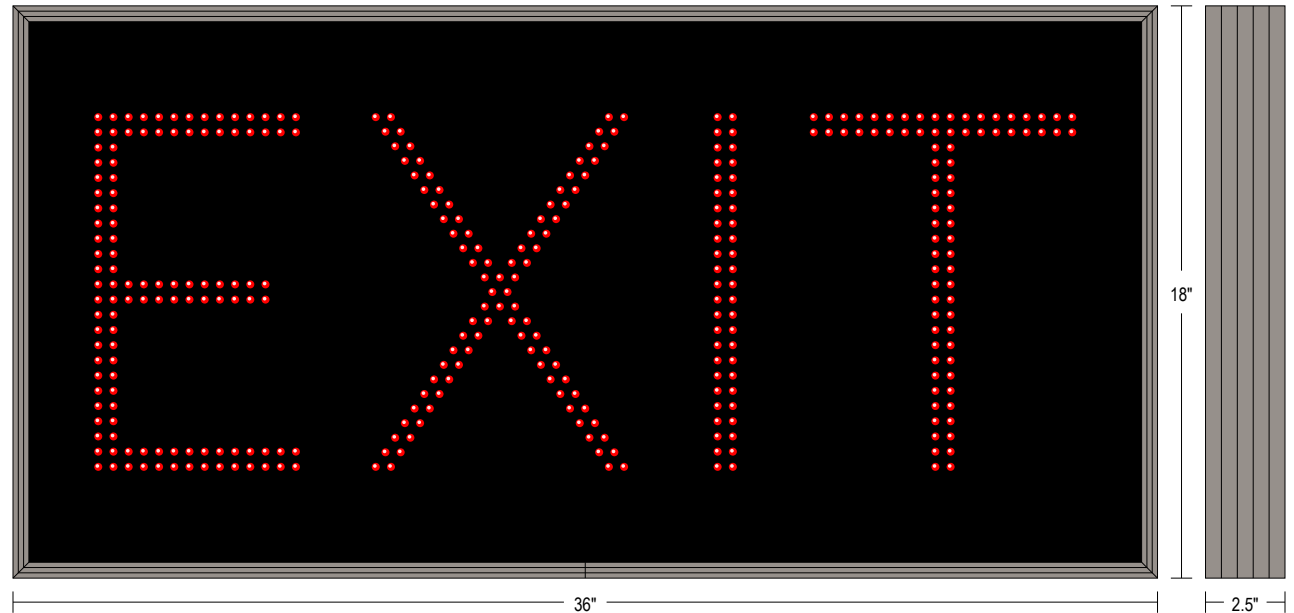

Direct-View LED Traffic Controller TCL1836R-190DS

PRODUCT NUMBER

19561

CABINET DIMENSIONS

18" H x 36" W x 2.5" D

ILLUMINATION SOURCE

Super bright, wide viewing angle LEDs
Available in green, red, blue, amber, and white LEDs
Messages "blankout" when turned off, eliminating confusion
Long life, solid state lighting

ELECTRICAL

Integrated solid state power supply
Standard Voltage: 120 VAC, Optional Voltages: 9-36 V, 240 VAC, 277 VAC
Maximum amps per lighted message (at 120 V) shown in the table below
UL/CUL approved for wet locations

CONSTRUCTION

Faces: Single Faced Sign
Extrusion (TCL): Slim line continuous, corrosion resistant, aluminum housing 2.5" deep
Face Material: Impact Resistant, smoked tinted Polycarbonate 1/8" thick.

FINISH

Standard Cabinet Color: Duranodic Bronze
Custom colors available upon request

Product View

NOTE: Sign image may not exactly represent the finished product. For illustration purposes only.

MESSAGE	COLOR	HEIGHT	AMPS
EXIT	Red Wide Angle Oval	11.0"	0.11

Signal-Tech
4985 Pittsburgh Ave.
Erie, PA 16509
Phone: (877) 547-9900
Fax: (814) 835-2300
Email: sales@signal-tech.com
Website: www.signal-tech.com

Proudly Made in the USA