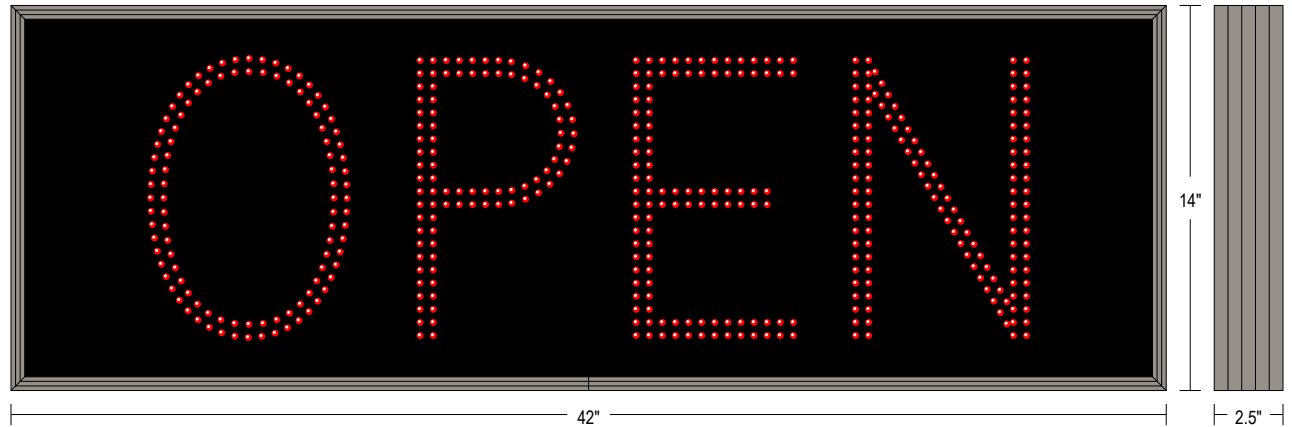

Direct-View LED Traffic Controller TCL1442R-180DS

PRODUCT NUMBER

19563

CABINET DIMENSIONS

14" H x 42" W x 2.5" D

ILLUMINATION SOURCE

Super bright, wide viewing angle LEDs
Available in green, red, blue, amber, and white LEDs
Messages "blankout" when turned off, eliminating confusion
Long life, solid state lighting

ELECTRICAL

Integrated solid state power supply
Standard Voltage: 120 VAC, Optional Voltages: 9-36 V, 240 VAC, 277 VAC
Maximum amps per lighted message (at 120 V) shown in the table below
UL/CUL approved for wet locations

CONSTRUCTION

Faces: Single Faced Sign
Extrusion (TCL): Slim line continuous, corrosion resistant, aluminum housing 2.5" deep
Face Material: Impact Resistant, smoked tinted Polycarbonate 1/8" thick.

FINISH

Standard Cabinet Color: Duranodic Bronze
Custom colors available upon request

Product View

NOTE: Sign image may not exactly represent the finished product. For illustration purposes only.

MESSAGE	COLOR	HEIGHT	AMPS
OPEN	Red Wide Angle Oval	10.0"	0.10

Signal-Tech
4985 Pittsburgh Ave.
Erie, PA 16509
Phone: (877) 547-9900
Fax: (814) 835-2300
Email: sales@signal-tech.com
Website: www.signal-tech.com

Proudly Made in the USA