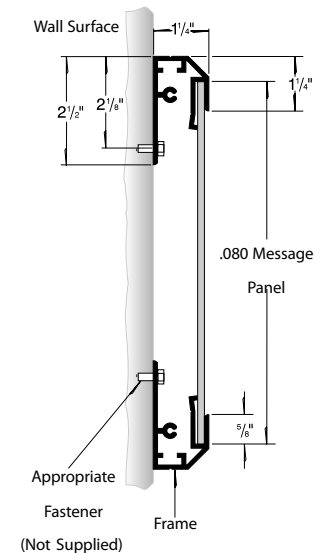

DuraPanel DURA1248-D223

PRODUCT NUMBER

19674

DIMENSIONS

12" H x 48" W x 1.25" D

INSTALLATION METHOD

Flush mounted using concealed fasteners.
Use appropriate fasteners. Not included.

CONSTRUCTION

Extruded Aluminum with Corner Keys
Vandal Resistant Concealed Fasteners
0.050 Aluminum Message Panel

FINISH

Cabinet painted Standard Duranodic Bronze. Custom colors available upon request.

Product View

NOTE: Sign image may not exactly represent the finished product. For illustration purposes only.

Face Painted Safety Yellow
Black Reflective Vinyl Letters

Detail

MESSAGE

// WIDE LANE //

COLOR

Black Reflective Vinyl

HEIGHT

4"