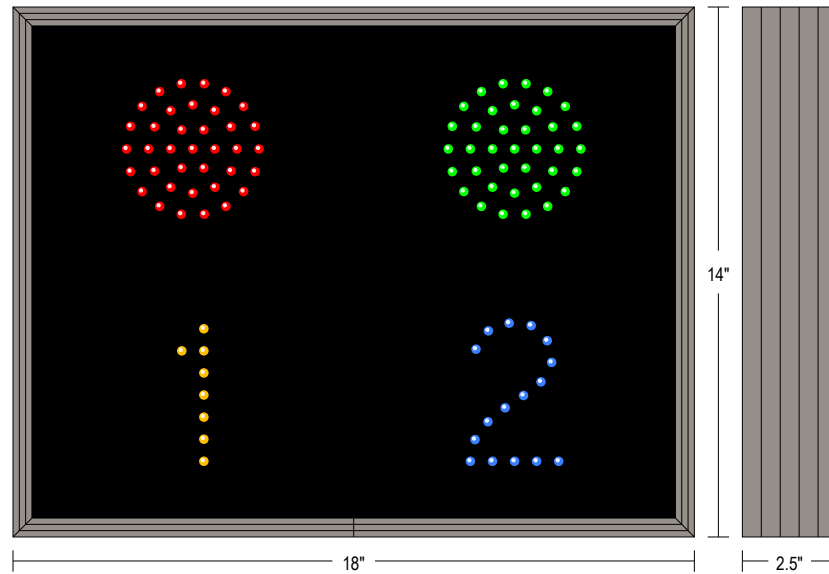

Maximum amps per lighted message (at 120 V) shown in the table below

UL/CUL approved for wet locations

CONSTRUCTION

Faces: Single Faced Sign

Extrusion (TCL): Slim line continuous, corrosion resistant, aluminum housing 2.5" deep

MESSAGE	COLOR	HEIGHT	AMPS
Symbol 1	Red Wide Angle Oval	3.5"	0.00
Symbol 1	Ambe Wide Angler Oval	3.5"	0.00
Symbol 2	Green Wide Angle Oval	3.5"	0.01
Symbol 2	Blue Oval Diffused LED	3.5"	0.01

Signal-Tech
4985 Pittsburgh Ave.
Erie, PA 16509
Phone: (877) 547-9900
Fax: (814) 835-2300
Email: sales@signal-tech.com
Website: www.signal-tech.com