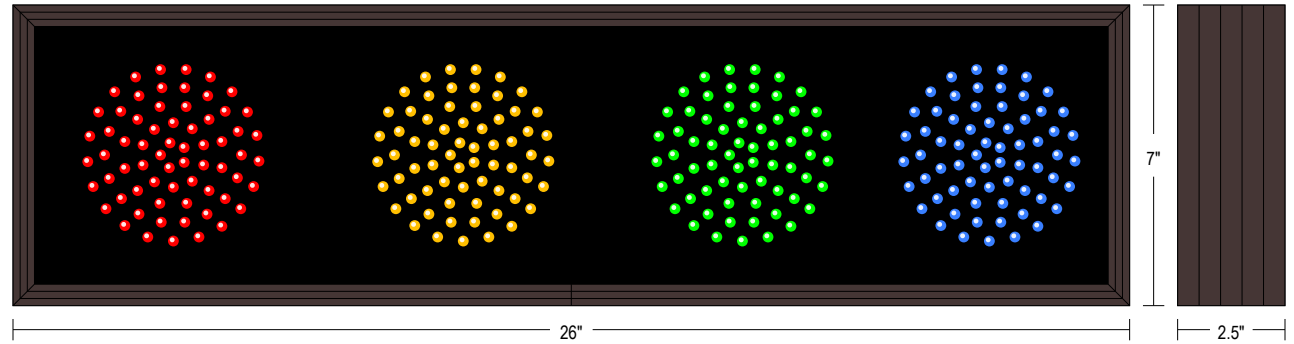

MESSAGE

Illumination: Super bright direct view LEDs. Message blanks out when off.

Sign Messages: See message table below

MESSAGE	LED/COLOR	HEIGHT	AMPS
Red Indicator	Red Wide Angle LED	4.0"	0.033-0.014
Amber Indicator Dot	Amber Wide Angle LED	4.0"	0.033-0.014
Green Indicator Dot	Green Wide Angle LED	4.0"	0.053-0.023
Blue Indicator Dot	Blue Wide Angle LED	4.0"	0.053-0.023

Product View

NOTE: Sign image may not exactly represent the finished product. For illustration purposes only.

Sample Display Options

Frame Detail