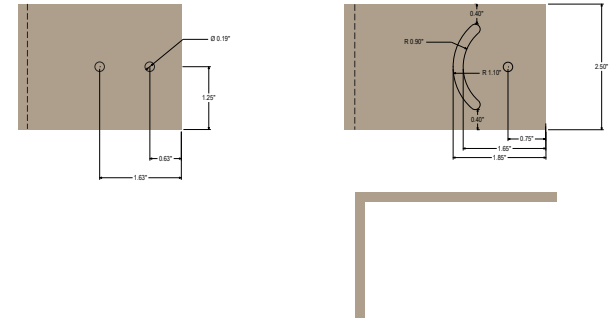

Product View

NOTE: Sign image may not exactly represent the finished product. For illustration purposes only.

Signal-Tech
4985 Pittsburgh Ave.
Erie, PA 16509
Phone: (877) 547-9900
Fax: (814) 835-2300
Email: sales@signal-tech.com
Website: www.signal-tech.com

Wall Mount Swivel Bracket Assembly

PRODUCT NUMBER
19930

CONSTRUCTION
Material: 3/16" Aluminum

FINISH
Standard Color: Duranodic Bronze
Custom colors available upon request