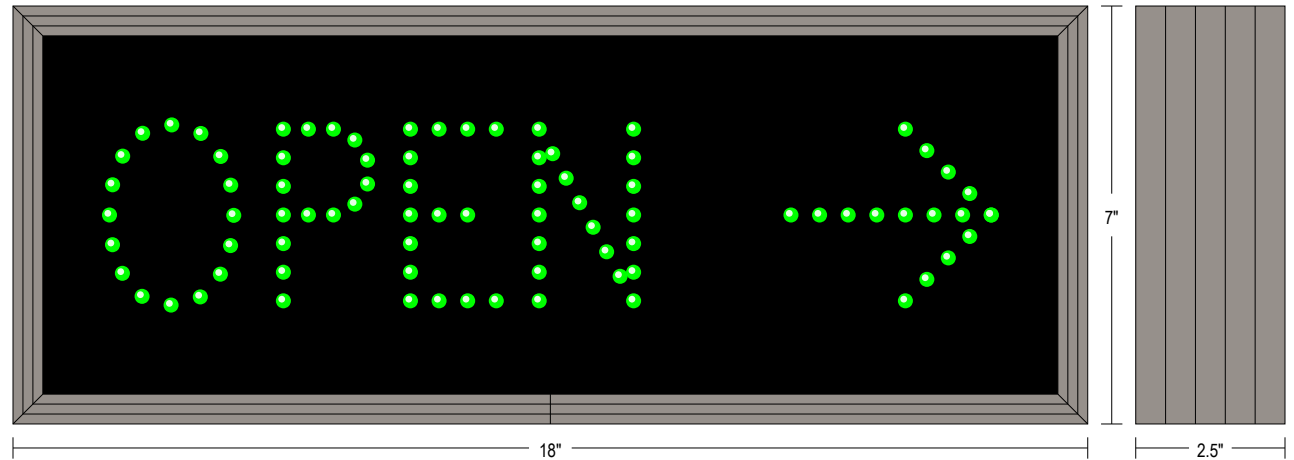

Direct-View LED Traffic Controller TCL718G-E070

PRODUCT NUMBER

19953

CABINET DIMENSIONS

7" H x 18" W x 2.5" D

ILLUMINATION SOURCE

Super bright, wide viewing angle LEDs
Available in green, red, blue, amber, and white LEDs
Messages "blankout" when turned off, eliminating confusion
Long life, solid state lighting

ELECTRICAL

Integrated solid state power supply
Standard Voltage: 120 VAC, Optional Voltages: 9-36 V, 240 VAC, 277 VAC
Maximum amps per lighted message (at 120 V) shown in the table below
UL/CUL approved for wet locations

CONSTRUCTION

Faces: Single Faced Sign
Extrusion (TCL): Slim line continuous, corrosion resistant, aluminum housing 2.5" deep
Face Material: Impact Resistant, smoked tinted Polycarbonate 1/8" thick.

FINISH

Standard Cabinet Color: Duranodic Bronze
Custom colors available upon request

Product View

NOTE: Sign image may not exactly represent the finished product. For illustration purposes only.

MESSAGE	COLOR	HEIGHT	AMPS
OPEN w/ Symbol	Green Wide Angle Oval	2.875"	0.03

Signal-Tech
4985 Pittsburgh Ave.
Erie, PA 16509
Phone: (877) 547-9900
Fax: (814) 835-2300
Email: sales@signal-tech.com
Website: www.signal-tech.com

Proudly Made in the USA