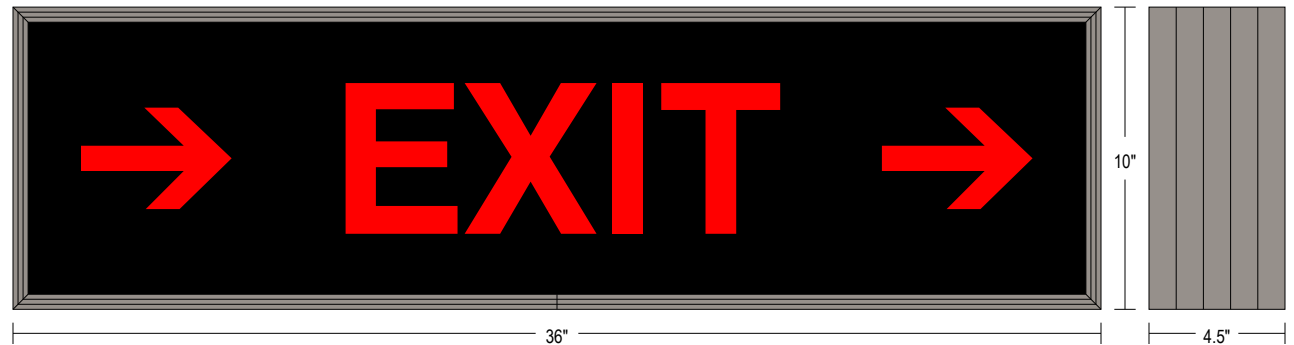

Backlit Neon Traffic Controller TC1036R-A093

PRODUCT NUMBER

20086

CABINET DIMENSIONS

10" H x 36" W x 4.5" D

ILLUMINATION SOURCE

Backlit neon grid
Available in white, green, red, blue and yellow
Messages "blankout" when turned off, eliminating confusion
Long life, up to 50,000+ hours

ELECTRICAL

Integrated core and coil transformer(s)
Standard Voltage: 120 VAC, Optional Voltage: 277 VAC
Maximum amps per lighted message (at 120 V) shown in the table below

CONSTRUCTION

Faces: Single Faced Sign
Face Material: Louvered sunscreen
Message Panel Material: Milk white acrylic 1/8" thick.
Vinyl Style: Vinyl is applied in a reverse stencil cut style
Vinyl Color: Applied vinyl color is black
Extrusion (TC): Continuous, corrosion resistant, aluminum housing 4.5" deep

FINISH

Standard Cabinet Color: Duranodic Bronze
Custom colors available upon request

Product View

NOTE: Sign image may not exactly represent the finished product. For illustration purposes only.

MESSAGE	COLOR	HEIGHT	AMPS
EXIT w/ Right Arrows	Red	3.5", 5.0", 3.5"	3.00

Signal-Tech
4985 Pittsburgh Ave.
Erie, PA 16509
Phone: (877) 547-9900
Fax: (814) 835-2300
Email: sales@signal-tech.com
Website: www.signal-tech.com

Proudly Made in the USA