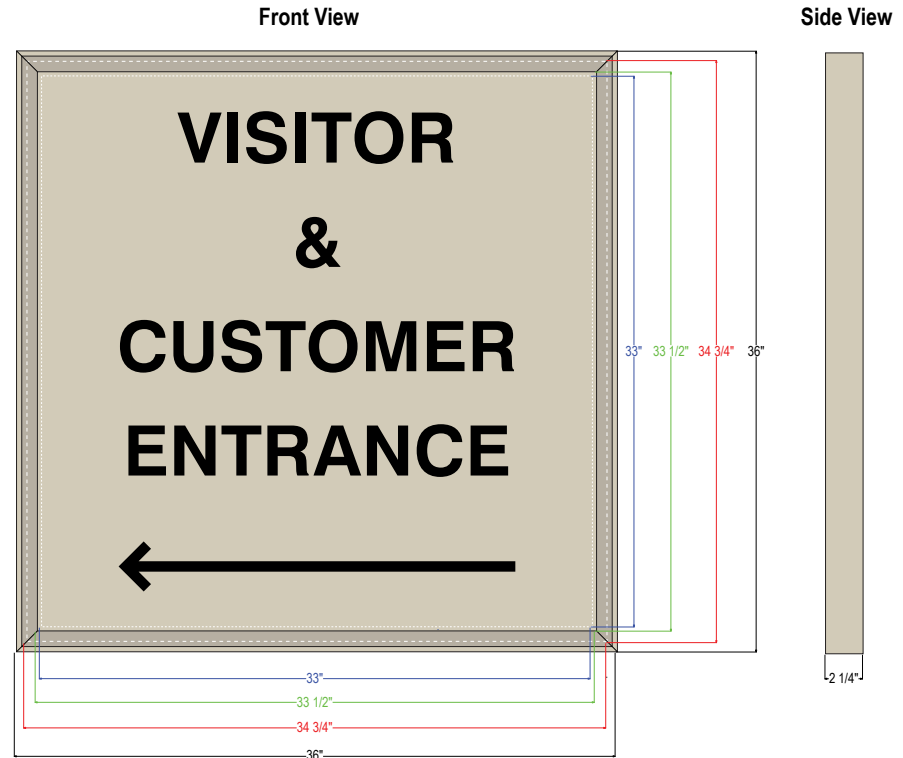

PRODUCT ID: 20229

Non-illuminated Post & Panel Sign

MODEL

HED-100 3636-E138

DIMENSIONS

36" H x 36" W x 2.25" D (est. 13.96 lbs)

CLASS

Class: HED Series

CONSTRUCTION

Faces: Single Faced Sign

Finish: Duranodic Bronze

Graphic: Vinyl applied graphic

Sign: All aluminum panel system features a single .050" message panel within a 1-1/4" wide picture style frame

MESSAGE

Color: White reflective vinyl (7812)

Font: Other:

Sign Messages: See message table below

NOTE: Above messages are independently controlled.

Signal-Tech

4985 Pittsburgh Ave.

Erie, PA 16509

Phone: (877) 547-9900

Fax: (814) 835-2300

Email: sales@signal-tech.com

Website: www.signal-tech.com

Product View

NOTE: Sign image may not exactly represent the finished product. For illustration purposes only.

Overall Sign Size

Panel Size

Visual Opening

Maximum Art Area