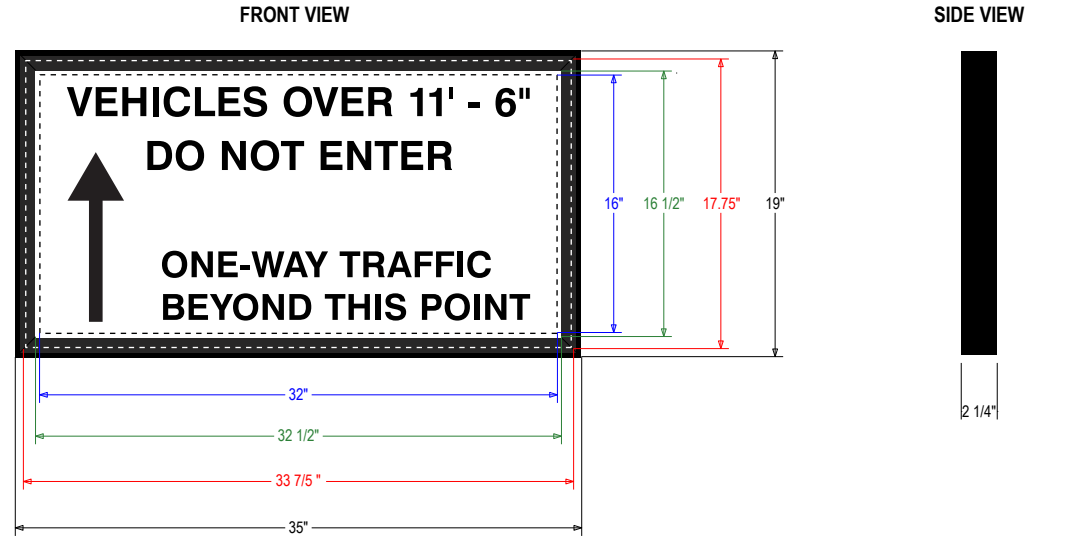

PRODUCT ID: 20261

Non-illuminated Post & Panel Sign

MODEL

HED-100 1935-E151

DIMENSIONS

19" H x 35" W x 2.25" D (est. 7.65 lbs)

CLASS

Class: HED Series

CONSTRUCTION

Faces: Single Faced Sign

Finish: Duranodic Bronze

Graphic: Vinyl applied graphic

Sign: All aluminum panel system features a single .050" message panel within a 1-1/4" wide picture style frame

Overall Sign Size
Panel Size
Visual Opening
Maximum Art Area

MESSAGE	LED/COLOR	HEIGHT	AMPS
---------	-----------	--------	------

VEHICLES OVER 11'	Black Vinyl	1.75", 1.5", 10.5"	
-------------------	-------------	--------------------	--