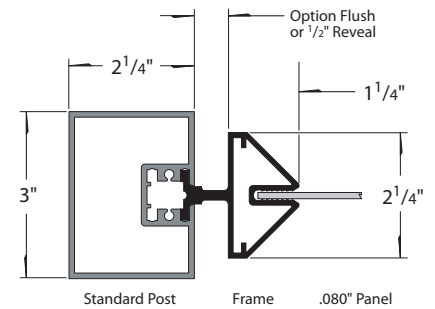

Overall Sign Size
Panel Size
Visual Opening
Maximum Art Area

MESSAGE

VISITOR AND CUSTOMER ENTRY w/ Left Arrow

LED/COLOR

Black Vinyl

HEIGHT

2.0", 2.8"

AMPS