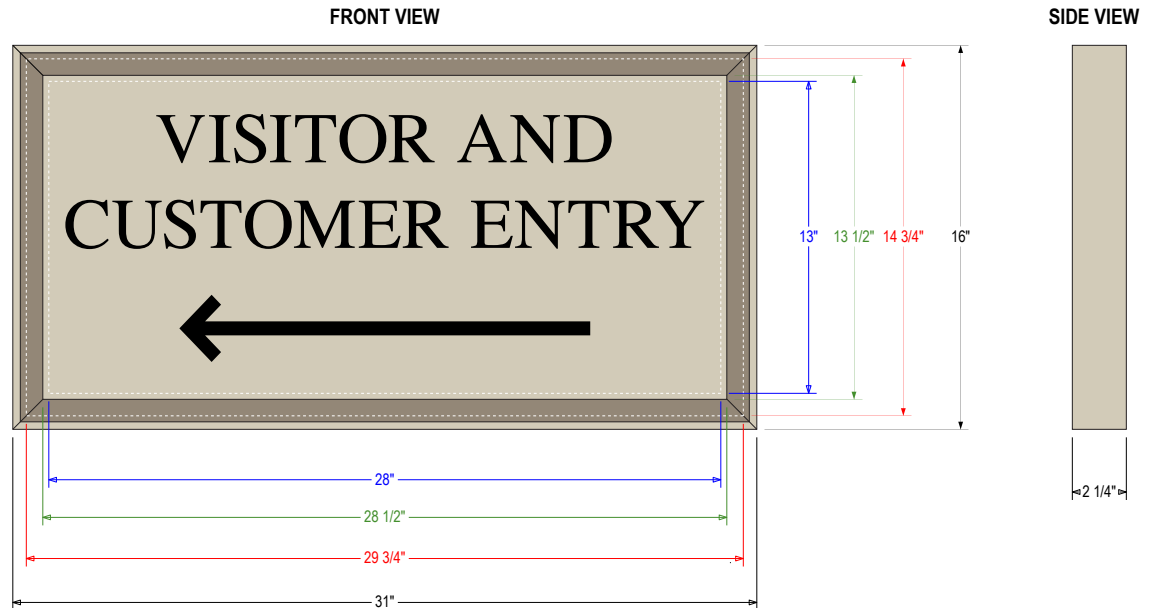

Overall Sign Size
Panel Size
Visual Opening
Maximum Art Area

MESSAGE

VISITOR AND CUSTOMER ENTRY w/ Left Arrow

LED/COLOR

Black Vinyl

HEIGHT

2.0", 2.8"

AMPS