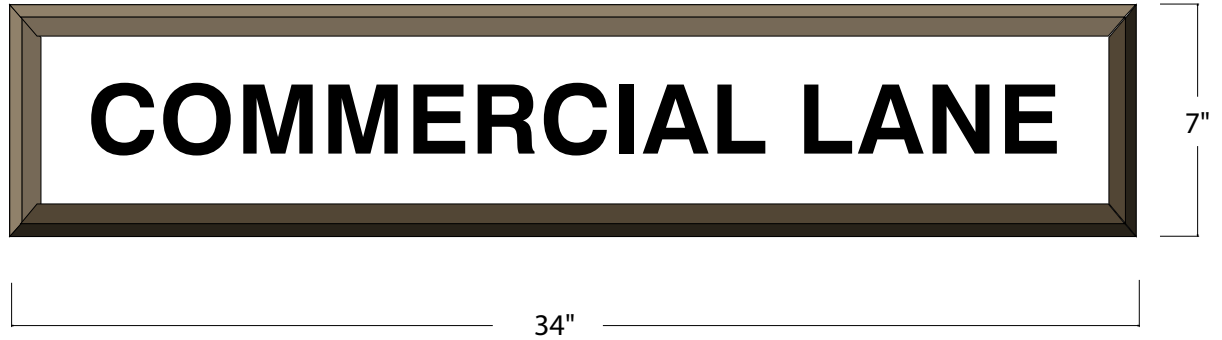

PRODUCT ID: 20277

Non-illuminated Wall Mounted Sign

MODEL

DURA734-500

DIMENSIONS

7" H x 34" W x 1.25" D (est. 5.95 lbs)

CLASS

Class: DuraPanel Series

CONSTRUCTION

Faces: Single Faced Sign

Finish: Duranodic Bronze

Graphic: Vinyl applied graphic

Sign: Extruded Aluminum with corner keys. Vandal resistant concealed fasteners. 0.050" aluminum message panel.

MESSAGE

Color: Black opaque

Font: Other:

Sign Messages: See message table below

NOTE: Above messages are independently controlled.

Signal-Tech

4985 Pittsburgh Ave.

Erie, PA 16509

Phone: (877) 547-9900

Fax: (814) 835-2300

Email: sales@signal-tech.com

Website: www.signal-tech.com

Product View

NOTE: Sign image may not exactly represent the finished product. For illustration purposes only.