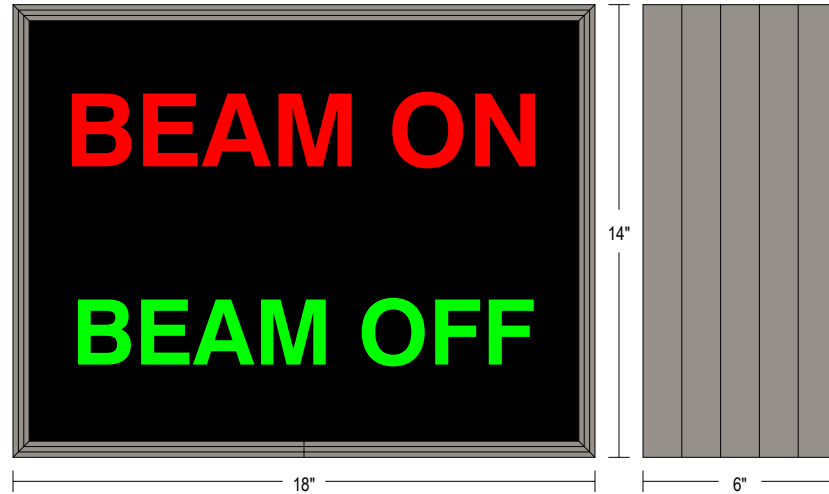

Backlit Incandescent Traffic Controller TCU1418RG-B242

PRODUCT NUMBER

20338

CABINET DIMENSIONS

14" H x 18" W x 6" D

ILLUMINATION SOURCE

Two 69 watt, long-life, traffic-grade incandescent lamps per message
Available in white, green, red, blue and yellow
Messages "blankout" when turned off, eliminating confusion
Long life, up to 10,000+ hours

ELECTRICAL

Standard Voltage: 120 VAC, Optional Voltages: 12 V, 230 V
Maximum amps per lighted message (at 120 V) shown in the table below
UL/CUL approved for wet locations

CONSTRUCTION

Face Material: Louvered sunscreen
Message Panel Material: Milk white acrylic 1/8" thick.
Vinyl Style: Vinyl is applied in a reverse stencil cut style
Vinyl Color: Applied vinyl color is black

FINISH

Standard Cabinet Color: Duranodic Bronze
Custom colors available upon request

Product View

NOTE: Sign image may not exactly represent the finished product. For illustration purposes only.

MESSAGE	COLOR	HEIGHT	AMPS
BEAM ON	Red	2.375"	1.15
BEAM OFF	Green	2.125"	1.15

Signal-Tech
4985 Pittsburgh Ave.
Erie, PA 16509
Phone: (877) 547-9900
Fax: (814) 835-2300
Email: sales@signal-tech.com
Website: www.signal-tech.com

Proudly Made in the USA