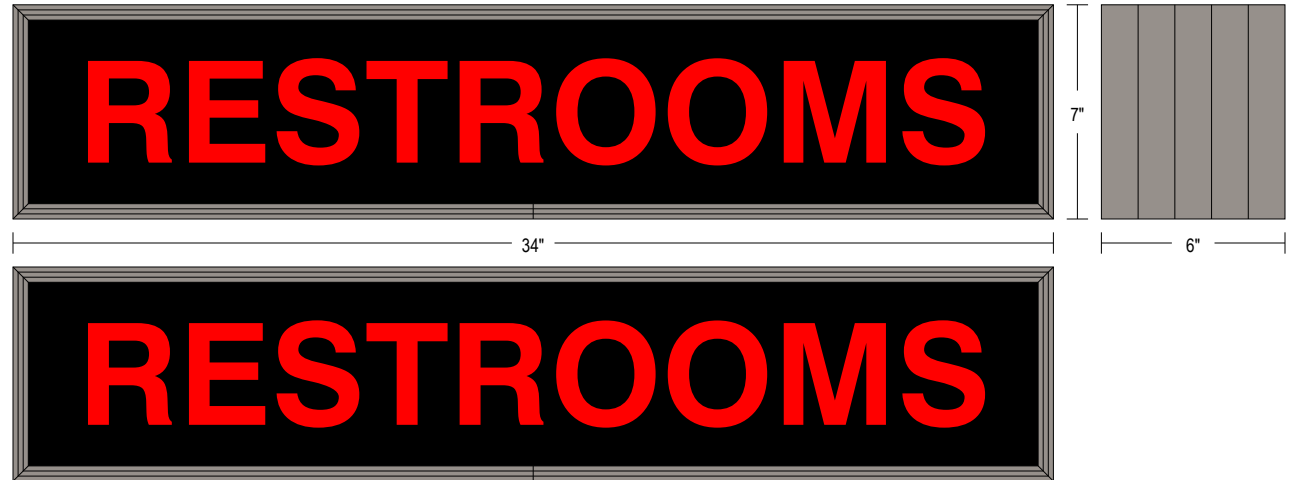

Backlit LED Traffic Controller BLB734DRR-966

PRODUCT NUMBER

20450

CABINET DIMENSIONS

7" H x 34" W x 6" D

ILLUMINATION SOURCE

Backlit with super-bright LEDs

Available in green, red, blue, amber, and white LEDs

Messages "blankout" when turned off, eliminating confusion

Long life, solid state lighting

ELECTRICAL

Standard Voltage: 120 VAC, Optional Voltages: 12 V, 24 V, 240 V, 277 VAC

Maximum amps per lighted message (at 120 V) shown in the table below

CONSTRUCTION

Faces: Double Faced Sign

Extrusion (BLB): 6" deep mitered corrosion resistant aluminum housing

Face Material (BLB): Dark tinted acrylic 1/8" thick.

Message Panel Material: Milk white acrylic 1/8" thick.

Vinyl Style: Vinyl is applied in a reverse stencil cut style

Vinyl Color: Applied vinyl color is black

FINISH

Standard Cabinet Color: Duranodic Bronze

Custom colors available upon request

Product View

NOTE: Sign image may not exactly represent the finished product. For illustration purposes only.

MESSAGE	COLOR	HEIGHT	AMPS
RESTROOMS	50° Red Diffused	3.5"	0.36
RESTROOMS	50° Red Diffused	3.5"	0.36

Signal-Tech
4985 Pittsburgh Ave.
Erie, PA 16509
Phone: (877) 547-9900
Fax: (814) 835-2300
Email: sales@signal-tech.com
Website: www.signal-tech.com

Proudly Made in the USA