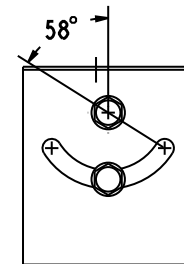

Product View

NOTE: Sign image may not exactly represent the finished product. For illustration purposes only.

TYP TOL: $\pm 1/16"$ ANGLES: $\pm 2^\circ$	DATE: 19-JAN-11	718 SWIVEL MOUNT BRACKET	INV ID#:
	SHEET 1 OF 1		PROD ID#:
1/8" ALUMINUM			CUST ID#: