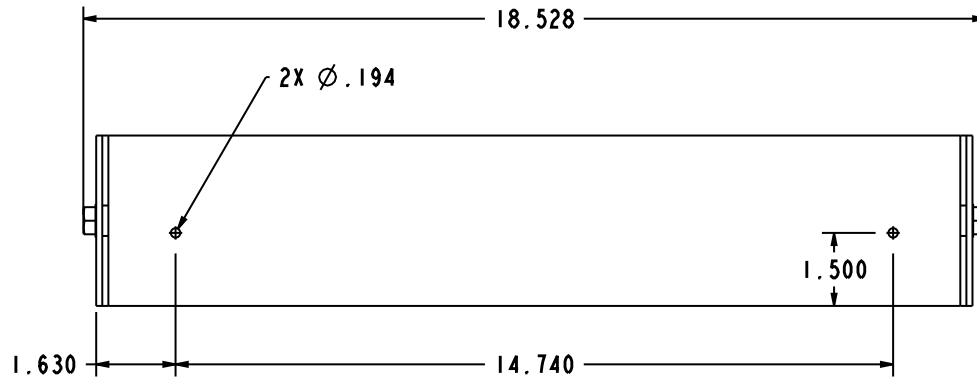

Product View

NOTE: Sign image may not exactly represent the finished product. For illustration purposes only.

TYP TOL: $\pm 1/16"$ ANGLES: $\pm 2^\circ$	DATE: 19-JAN-11	718 SWIVEL MOUNT BRACKET	INV ID#:
	SHEET 1 OF 1		PROD ID#:
1/8" ALUMINUM			CUST ID#: