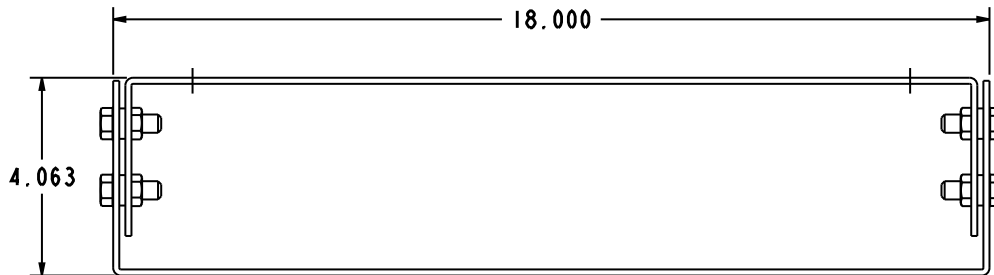

Product View

NOTE: Sign image may not exactly represent the finished product. For illustration purposes only.

TYP TOL: $\pm 1/16"$ ANGLES: $\pm 2^\circ$	DATE: 19-JAN-11	718 SWIVEL MOUNT BRACKET	INV ID#:
	SHEET 1 OF 1		PROD ID#:
1/8" ALUMINUM			CUST ID#:

CONSTRUCTION
 Material: 3/16" Aluminum

FINISH
 Standard Color: Duranodic Bronze
 Custom colors available upon request