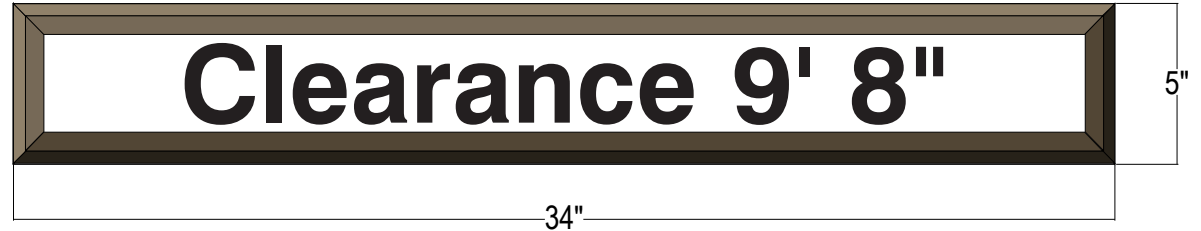

PRODUCT ID: 20789

Non-illuminated Wall Mounted Sign

MODEL

DURA534B-E307

DIMENSIONS

5" H x 34" W x 1.25" D (est. 4.25 lbs)

CLASS

Class: DuraPanel Series

Product View

NOTE: Sign image may not exactly represent the finished product. For illustration purposes only.

Detail