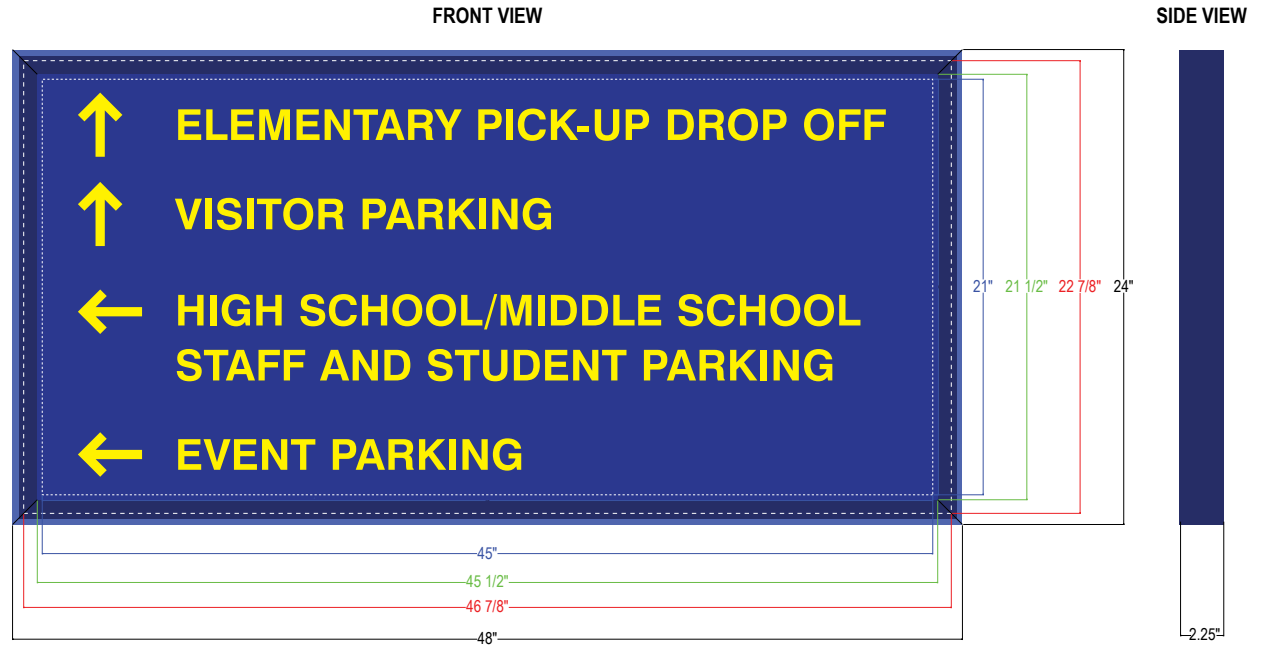

MESSAGE

LED/COLOR

HEIGHT

AMPS

Opaque Yellow Vinyl | 1.5", 3.25"

NOTE: Above messages are independently controlled.

Signal-Tech

4985 Pittsburgh Ave.

Visual Opening

Maximum Art Area