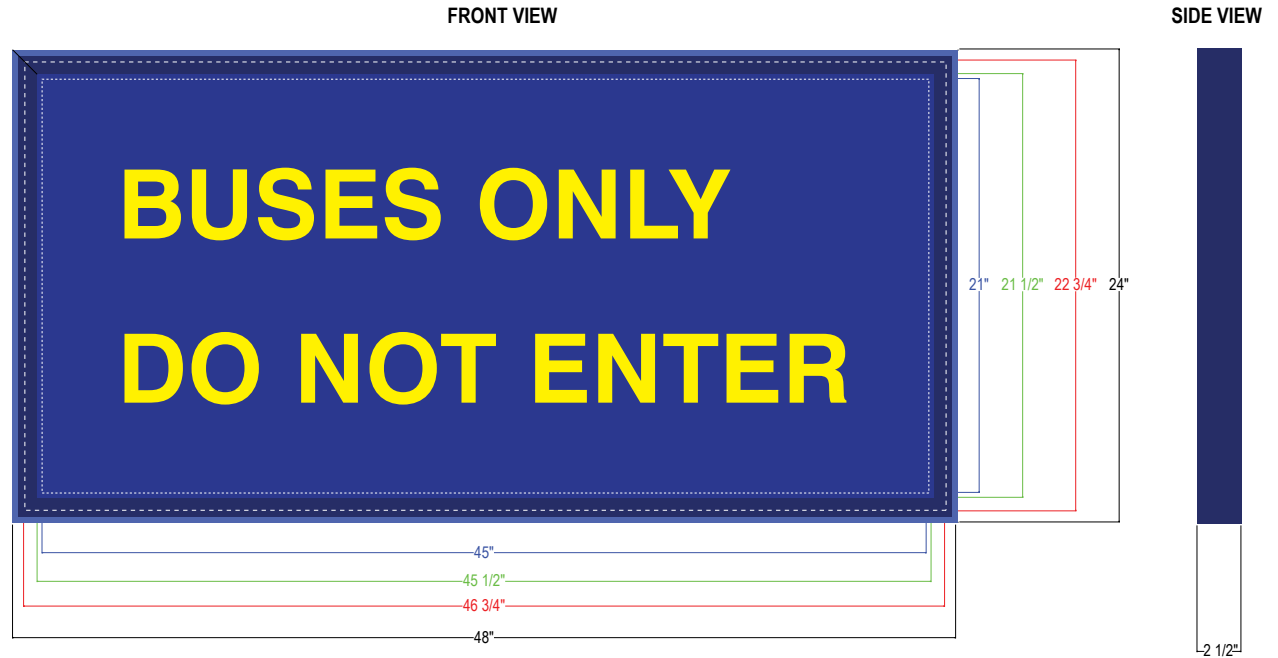

PRODUCT ID: 21516

Non-illuminated Post & Panel Sign

MODEL

HED-100 2448-E516

DIMENSIONS

24" H x 48" W x 2.25" D (est. 12.52 lbs)

CLASS

Class: HED Series

CONSTRUCTION

Faces: Single Faced Sign

Finish: Duranodic Bronze

Graphic: Vinyl applied graphic

Sign: All aluminum panel system features a single .050" message panel within a 1-1/4" wide picture style frame

MESSAGE

Color: White reflective vinyl (7812)

Font: Other:

Sign Messages: See message table below

Product View

NOTE: Sign image may not exactly represent the finished product. For illustration purposes only.

Overall Sign Size

Panel Size

Visual Opening

Maximum Art Area

MESSAGE

BUSES ONLY DO NOT ENTER

LED/COLOR

Opaque Yellow Vinyl