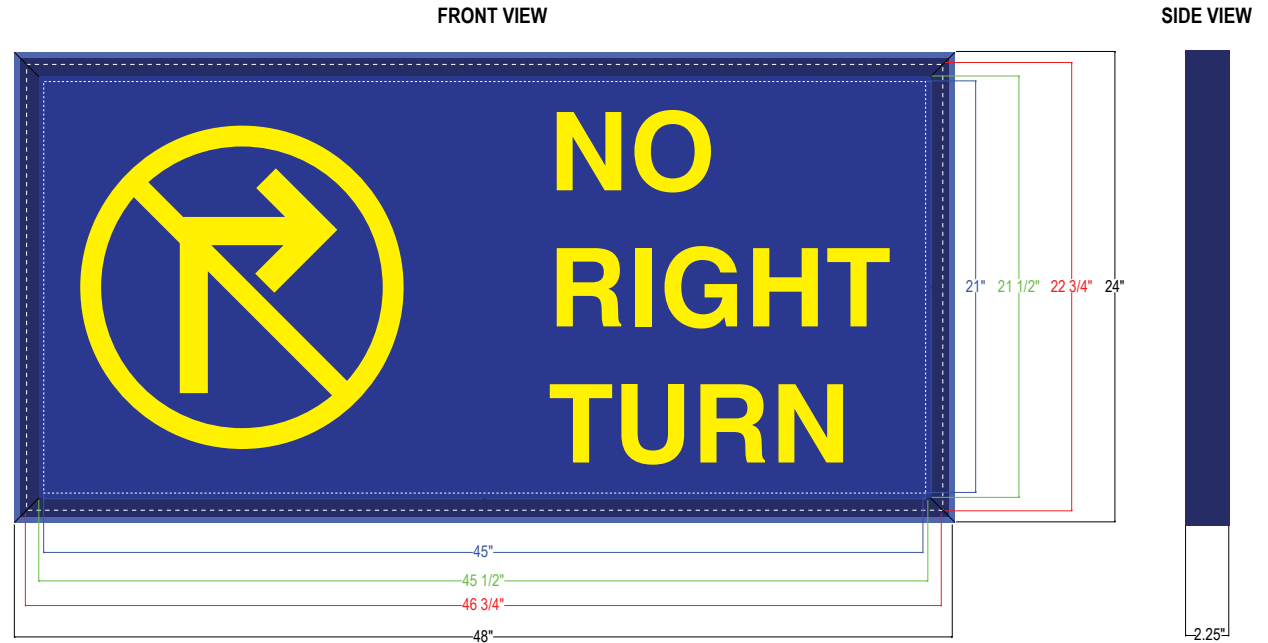

PRODUCT ID: 21522

Non-illuminated Post & Panel Sign

MODEL

HED-100 2448-907

DIMENSIONS

24" H x 48" W x 2.25" D (est. 12.52 lbs)

CLASS

Class: HED Series

CONSTRUCTION

Faces: Single Faced Sign

Finish: Duranodic Bronze

Graphic: Vinyl applied graphic

Sign: All aluminum panel system features a single .050" message panel within a 1-1/4" wide picture style frame

MESSAGE

Color: White reflective vinyl (7812)

Font: Other:

Sign Messages: See message table below

Product View

NOTE: Sign image may not exactly represent the finished product. For illustration purposes only.

Overall Sign Size
Panel Size
Visual Opening
Maximum Art Area

MESSAGE

LED/COLOR

HEIGHT

AMPS

NO RIGHT TURN w/ Symbol | Opaque Yellow Vinyl | 16.5", 4.0"

NOTE: Above messages are independently controlled.

Signal-Tech