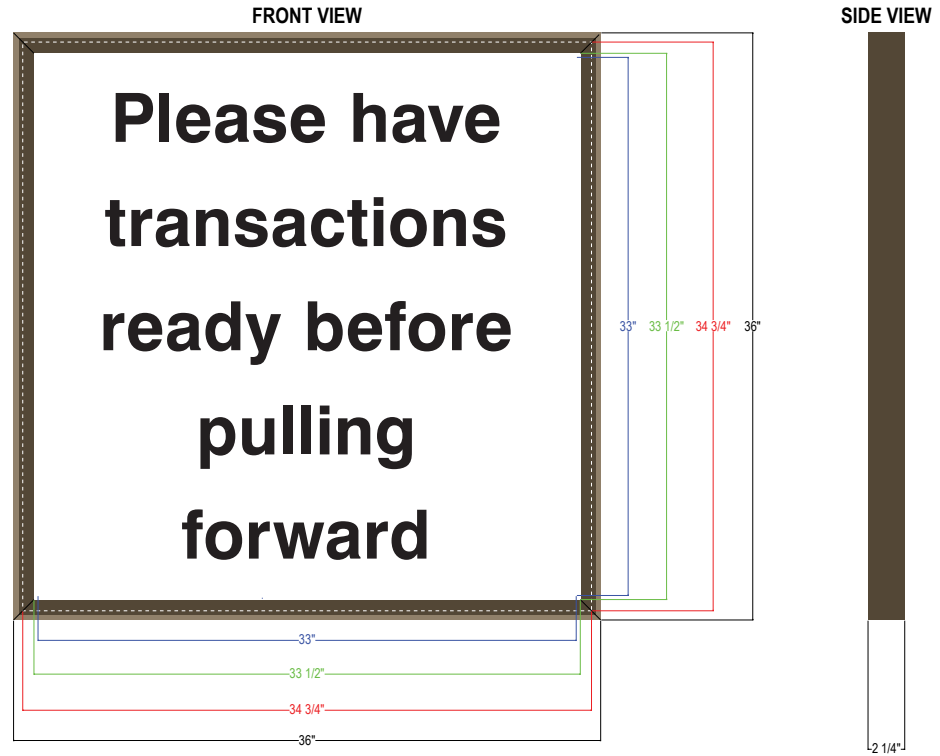

PRODUCT ID: 21532

Non-illuminated Post & Panel Sign

MODEL

HED-100 3636-E522

DIMENSIONS

36" H x 36" W x 2.25" D (est. 13.96 lbs)

CLASS

Class: HED Series

CONSTRUCTION

Faces: Single Faced Sign

Finish: Duranodic Bronze

Graphic: Vinyl applied graphic

Sign: All aluminum panel system features a single .050" message panel within a 1-1/4" wide picture style frame

MESSAGE

Color: White reflective vinyl (7812)

Font: Other:

Sign Messages: See message table below

Product View

NOTE: Sign image may not exactly represent the finished product. For illustration purposes only.

Overall Sign Size

Panel Size

Visual Opening

Maximum Art Area

MESSAGE

Please have transactions ready before pulling forward

LED/COLOR

Black vinyl