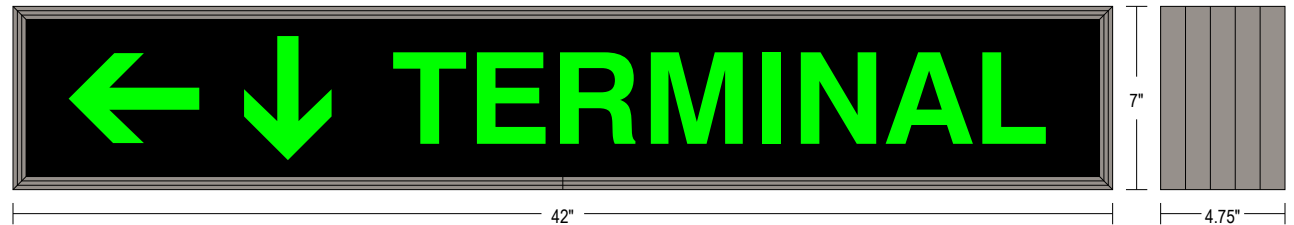

Backlit Neon Traffic Controller TC742G-E568

PRODUCT NUMBER

21708

CABINET DIMENSIONS

7" H x 42" W x 4.75" D

ILLUMINATION SOURCE

Backlit neon grid
Available in white, green, red, blue and yellow
Messages "blankout" when turned off, eliminating confusion
Long life, up to 50,000+ hours

ELECTRICAL

Integrated core and coil transformer(s)
Standard Voltage: 120 VAC, Optional Voltage: 277 VAC
Maximum amps per lighted message (at 120 V) shown in the table below

CONSTRUCTION

Faces: Single Faced Sign
Face Material: Patented louvered Zeron® acrylic panel
Message Panel Material: Milk white acrylic 1/8" thick.
Vinyl Style: Vinyl is applied in a reverse stencil cut style
Vinyl Color: Applied vinyl color is black
Extrusion (TC): Continuous, corrosion resistant, aluminum housing 4.75" deep

FINISH

Standard Cabinet Color: Duranodic Bronze
Custom colors available upon request

Product View

NOTE: Sign image may not exactly represent the finished product. For illustration purposes only.

MESSAGE	COLOR	HEIGHT	AMPS
TERMINAL w/ Symbols	Green	3.5"	1.00

Signal-Tech
4985 Pittsburgh Ave.
Erie, PA 16509
Phone: (877) 547-9900
Fax: (814) 835-2300
Email: sales@signal-tech.com
Website: www.signal-tech.com

Proudly Made in the USA