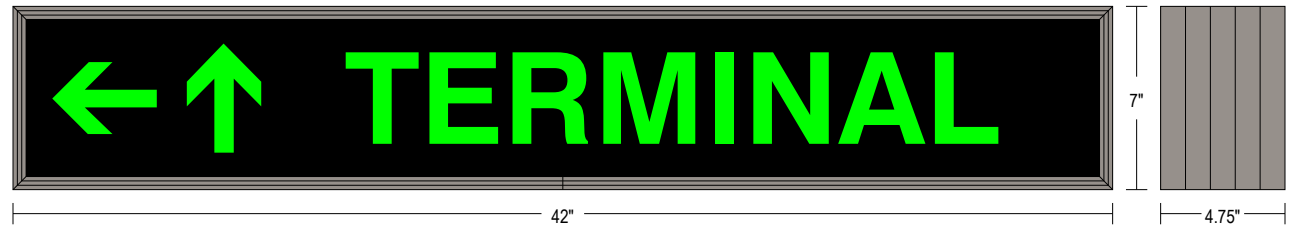

Backlit Neon Traffic Controller TC742G-E569

PRODUCT NUMBER

21709

CABINET DIMENSIONS

7" H x 42" W x 4.75" D

ILLUMINATION SOURCE

Backlit neon grid
Available in white, green, red, blue and yellow
Messages "blankout" when turned off, eliminating confusion
Long life, up to 50,000+ hours

ELECTRICAL

Integrated core and coil transformer(s)
Standard Voltage: 120 VAC, Optional Voltage: 277 VAC
Maximum amps per lighted message (at 120 V) shown in the table below

CONSTRUCTION

Faces: Single Faced Sign
Face Material: Patented louvered Zeron® acrylic panel
Message Panel Material: Milk white acrylic 1/8" thick.
Vinyl Style: Vinyl is applied in a reverse stencil cut style
Vinyl Color: Applied vinyl color is black
Extrusion (TC): Continuous, corrosion resistant, aluminum housing 4.75" deep

FINISH

Standard Cabinet Color: Duranodic Bronze
Custom colors available upon request

Product View

NOTE: Sign image may not exactly represent the finished product. For illustration purposes only.

MESSAGE	COLOR	HEIGHT	AMPS
TERMINAL w/ Symbols	Green	3.5"	1.00

Signal-Tech
4985 Pittsburgh Ave.
Erie, PA 16509
Phone: (877) 547-9900
Fax: (814) 835-2300
Email: sales@signal-tech.com
Website: www.signal-tech.com

Proudly Made in the USA