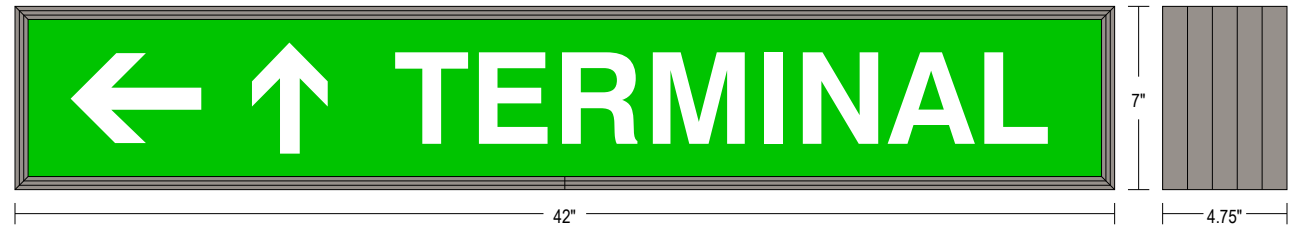

Backlit Neon Traffic Controller TC742W-E569

PRODUCT NUMBER

21717

CABINET DIMENSIONS

7" H x 42" W x 4.75" D

ILLUMINATION SOURCE

Backlit neon grid
Available in white, green, red, blue and yellow
Long life, up to 50,000+ hours

ELECTRICAL

Integrated core and coil transformer(s)
Standard Voltage: 120 VAC, Optional Voltage: 277 VAC
Maximum amps per lighted message (at 120 V) shown in the table below

CONSTRUCTION

Faces: Single Faced Sign
Face Material: Patented louvered Zeron® acrylic panel
Message Panel Material: Milk white acrylic 1/8" thick.
Vinyl Style: Vinyl is applied in a reverse stencil cut style
Extrusion (TC): Continuous, corrosion resistant, aluminum housing 4.75" deep
Vinyl Color: Applied vinyl color is green

FINISH

Standard Cabinet Color: Duranodic Bronze
Custom colors available upon request

Product View

NOTE: Sign image may not exactly represent the finished product. For illustration purposes only.

MESSAGE	COLOR	HEIGHT	AMPS
TERMINAL w/ Symbols	White	3.5"	1.00