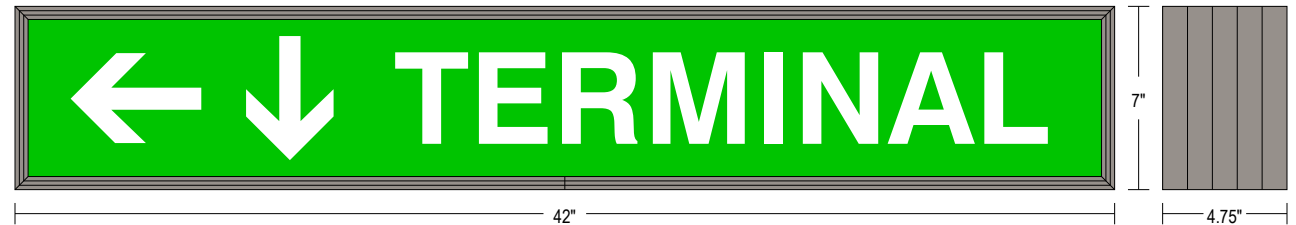

Backlit Neon Traffic Controller TC742W-E568

PRODUCT NUMBER

21718

CABINET DIMENSIONS

7" H x 42" W x 4.75" D

ILLUMINATION SOURCE

Backlit neon grid
Available in white, green, red, blue and yellow
Long life, up to 50,000+ hours

ELECTRICAL

Integrated core and coil transformer(s)
Standard Voltage: 120 VAC, Optional Voltage: 277 VAC
Maximum amps per lighted message (at 120 V) shown in the table below

CONSTRUCTION

Faces: Single Faced Sign
Face Material: Patented louvered Zeron® acrylic panel
Message Panel Material: Milk white acrylic 1/8" thick.
Vinyl Style: Vinyl is applied in a reverse stencil cut style
Extrusion (TC): Continuous, corrosion resistant, aluminum housing 4.75" deep
Vinyl Color: Applied vinyl color is green

FINISH

Standard Cabinet Color: Duranodic Bronze
Custom colors available upon request

Product View

NOTE: Sign image may not exactly represent the finished product. For illustration purposes only.

MESSAGE	COLOR	HEIGHT	AMPS
TERMINAL w/ Symbols	White	3.5"	1.00

Signal-Tech
4985 Pittsburgh Ave.
Erie, PA 16509
Phone: (877) 547-9900
Fax: (814) 835-2300
Email: sales@signal-tech.com
Website: www.signal-tech.com

Proudly Made in the USA