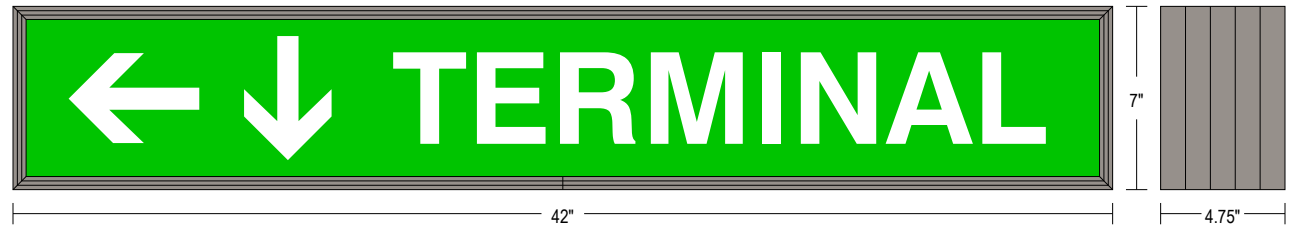

Backlit Neon Traffic Controller TC742W-E568

PRODUCT NUMBER

21718

CABINET DIMENSIONS

7" H x 42" W x 4.75" D

ILLUMINATION SOURCE

Backlit neon grid
Available in white, green, red, blue and yellow
Long life, up to 50,000+ hours

ELECTRICAL

Integrated core and coil transformer(s)
Standard Voltage: 120 VAC, Optional Voltage: 277 VAC
Maximum amps per lighted message (at 120 V) shown in the table below

CONSTRUCTION

Faces: Single Faced Sign
Face Material: Patented louvered Zeron® acrylic panel
Message Panel Material: Milk white acrylic 1/8" thick.
Vinyl Style: Vinyl is applied in a reverse stencil cut style
Extrusion (TC): Continuous, corrosion resistant, aluminum housing 4.75" deep
Vinyl Color: Applied vinyl color is green

FINISH

Standard Cabinet Color: Duranodic Bronze
Custom colors available upon request

Product View

NOTE: Sign image may not exactly represent the finished product. For illustration purposes only.

MESSAGE	COLOR	HEIGHT	AMPS
TERMINAL w/ Symbols	White	3.5"	1.00