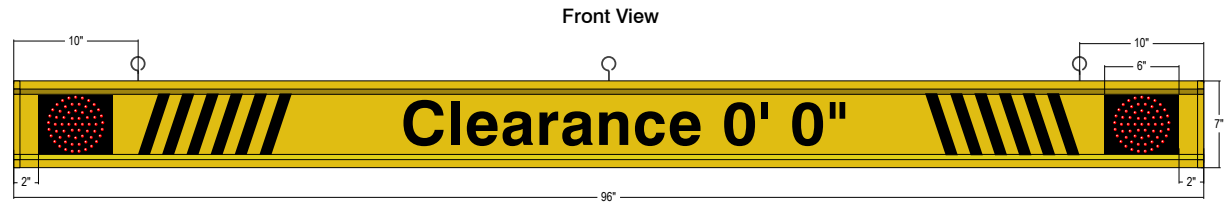

IBar-I Series IBar-I796RR-E593

PRODUCT NUMBER

21775

CABINET DIMENSIONS

7" H x 96" W x 4" D

ILLUMINATED

Direct view LED

Super bright, wide viewing angle LED's

Available in Green, Red, Blue, and Amber LEDs

Messages "Blank out" when turned off

Long life; Up to 100,000+hours

ELECTRICAL

Integrated solid state power supply

Low power requirements

120 VAC Standard; Optional Voltages 12 VDC, 24 VDC; and up to 277 VAC

Double Indicator Dots 0.01 Amps Maximum at 120V

UL / CUL Approved for Wet Location

INSTALLATION

Attached to ceiling surface with eye hooks attached to appropriate fasteners (not included).

FINISH

Standard Safety Yellow

Custom colors available upon request

MESSAGE	COLOR	HEIGHT	AMPS
Clearance 0' 0"	Black Reflective Vinyl	3.5"	
Double Indicator Dots	30° x 70° Red Oval	4.375"	0.01

Signal-Tech
4985 Pittsburgh Ave.
Erie, PA 16509
Phone: (877) 547-9900
Fax: (814) 835-2300
Email: sales@signal-tech.com
Website: www.signal-tech.com

Proudly Made in the USA

Product View

NOTE: Sign image may not exactly represent the finished product. For illustration purposes only.