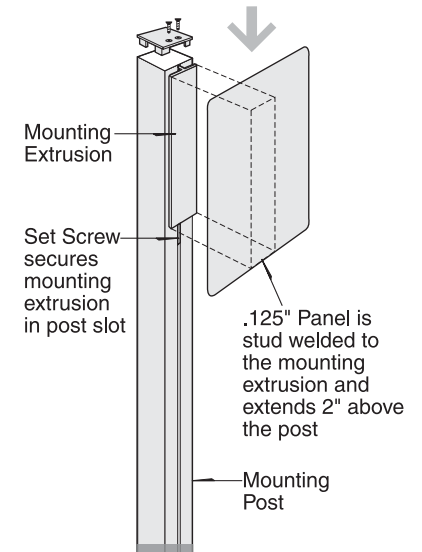

Center Post Mount Detail