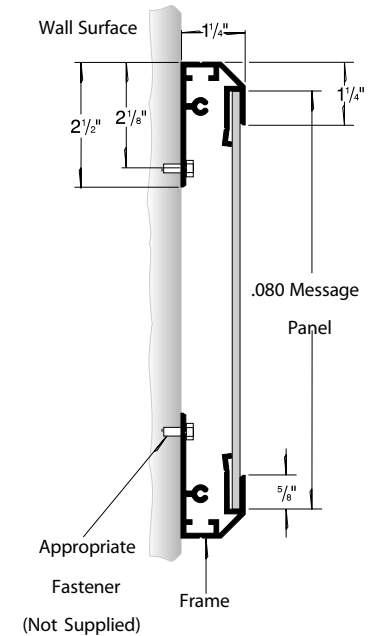

#### DIMENSIONS

7" H x 60" W x 1.25" D (est. 7 lbs)

## Product View

NOTE: Sign image may not exactly represent the finished product. For illustration purposes only.

MESSAGE	LED/COLOR	HEIGHT	AMPS
---------	-----------	--------	------

Clearance 0' 0"	Black Reflective Vinyl	3.5"	
-----------------	------------------------	------	--