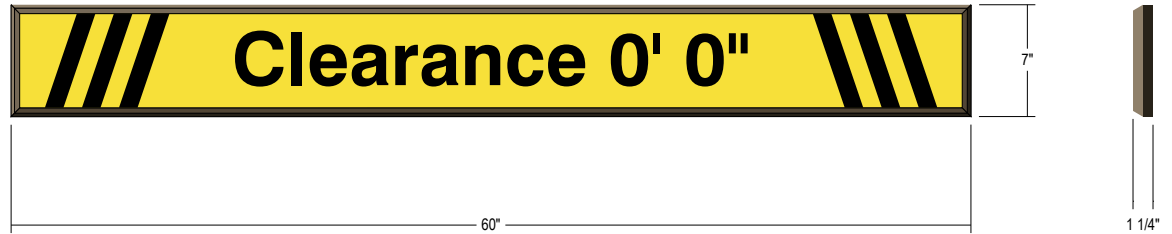

PRODUCT ID: 21906

Non-illuminated Wall Mounted Sign

MODEL

Dura760-Clearance 0

DIMENSIONS

7" H x 60" W x 1.25" D (est. 7 lbs)

CLASS

Class: DuraPanel Series

CONSTRUCTION

Faces: Single Faced Sign

Finish: Duranodic Bronze

Graphic: Vinyl applied graphic

Sign: Extruded Aluminum with corner keys. Vandal resistant concealed fasteners. 0.050" aluminum message panel.

MESSAGE

Color: Black reflective vinyl (7803)

Font: Other:

Sign Messages: See message table below

Product View

NOTE: Sign image may not exactly represent the finished product. For illustration purposes only.

MESSAGE	LED/COLOR	HEIGHT	AMPS

Clearance 0' 0"	Black Reflective Vinyl	3.5"	

NOTE: Above messages are independently controlled.

Signal-Tech

4985 Pittsburgh Ave.

Erie, PA 16509

Phone: (877) 547-9900

Fax: (814) 835-2300

Email: sales@signal-tech.com

Website: www.signal-tech.com