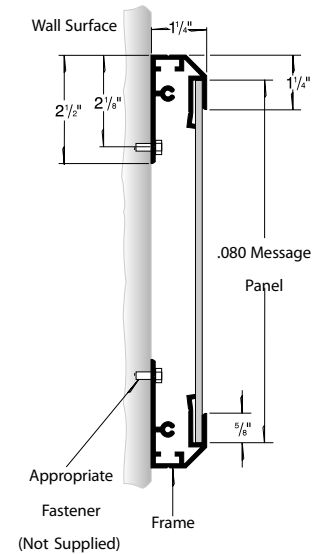

Detail

MESSAGE

CARS ONLY

COLOR

Yellow Vinyl

HEIGHT

2.75"

Signal-Tech
4985 Pittsburgh Ave.
Erie, PA 16509
Phone: (877) 547-9900
Fax: (814) 835-2300
Email: sales@signal-tech.com
Website: www.signal-tech.com

Proudly Made in the USA