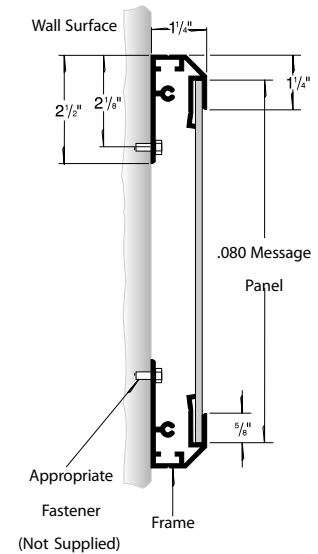

CONSTRUCTION

Faces: Single Faced Sign

Finish: Duranodic Bronze

Graphic: Vinyl applied graphic

Sign: Extruded Aluminum with corner keys. Vandal resistant concealed fasteners. 0.050" aluminum message panel.

Detail

MESSAGE	LED/COLOR	HEIGHT	AMPS
---------	-----------	--------	------

CARS ONLY	Yellow Opaque Vinyl	2.75"	
-----------	---------------------	-------	--

NOTE: Above messages are independently controlled.