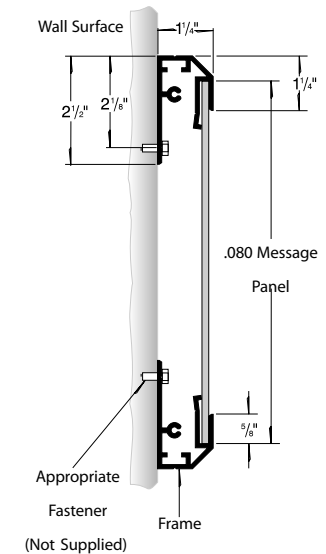

CONSTRUCTION

Faces: Single Faced Sign

Finish: Duranodic Bronze

Graphic: Vinyl applied graphic

Sign: Extruded Aluminum with corner keys. Vandal resistant concealed fasteners. 0.050" aluminum message panel.

MESSAGE

Color: Black opaque

Font: Other:

Sign Messages: See message table below

Product View

NOTE: Sign image may not exactly represent the finished product. For illustration purposes only.

Detail

Signal-Tech
4985 Pittsburgh Ave.
Erie, PA 16509
Phone: (877) 547-9900
Fax: (814) 835-2300
Email: sales@signal-tech.com
Website: www.signal-tech.com