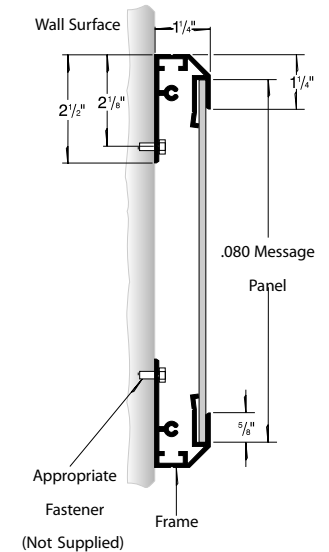

Detail

MESSAGE

TRUCKS ONLY CLEARANCE 8' 6"

LED/COLOR

Yellow Opaque Vinyl

HEIGHT

2.5"

AMPS