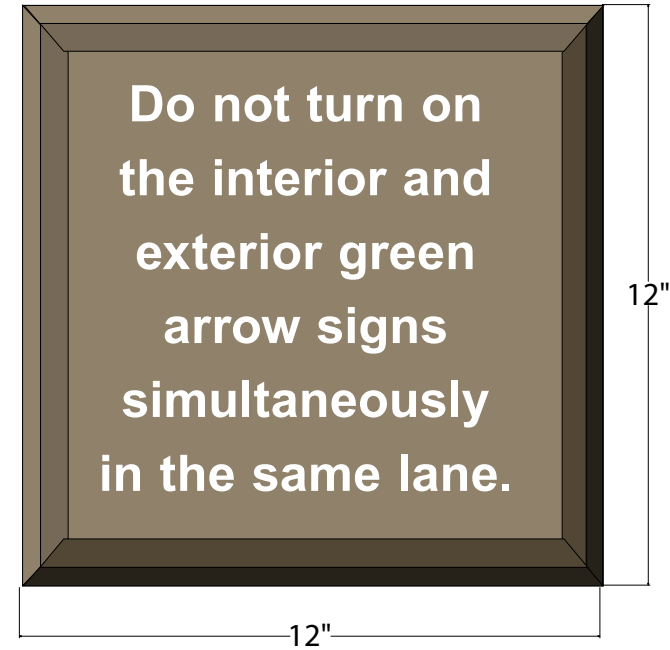

MESSAGE

Color: White opaque

Font: Other:

Sign Messages: See message table below

Product View

NOTE: Sign image may not exactly represent the finished product. For illustration purposes only.

MESSAGE	LED/COLOR	HEIGHT	AMPS
Do not turn on the interior and exterior green arrow signs simultaneously in the same lane	White Vinyl	.75"	