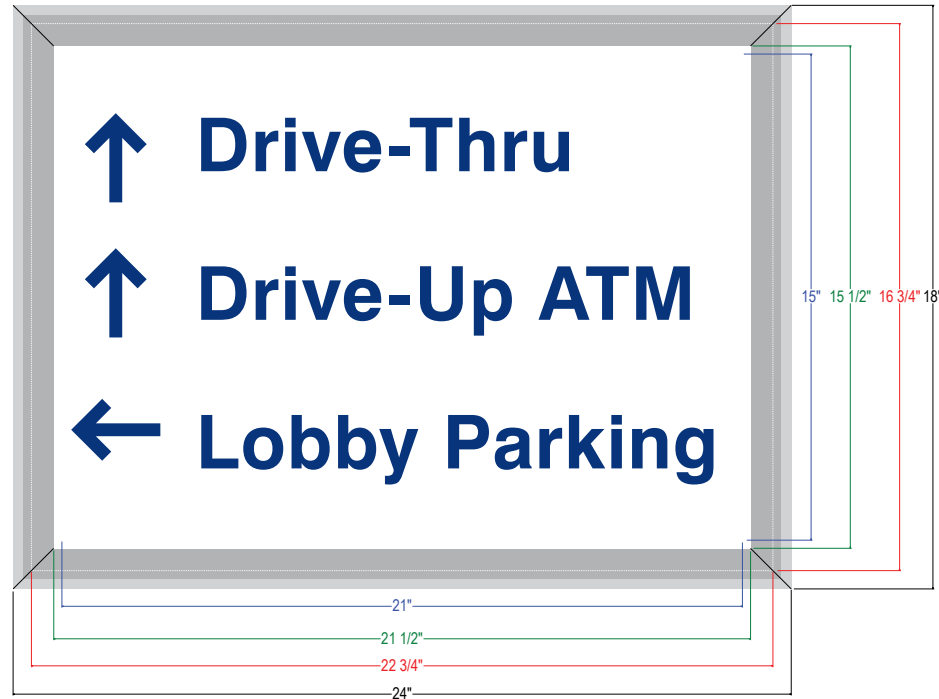

PRODUCT ID: 22330

Non-illuminated Post & Panel Sign

MODEL

HED-100 1824-E747

DIMENSIONS

18" H x 24" W x 2.25" D (est. 12 lbs)

CLASS

Class: HED Series

CONSTRUCTION

Faces: Single Faced Sign

Finish: Duranodic Bronze

Graphic: Vinyl applied graphic

Sign: All aluminum panel system features a single .050" message panel within a 1-1/4" wide picture style frame

MESSAGE

Color: White reflective vinyl (7812)

Font: Other:

Sign Messages: See message table below

NOTE: Above messages are independently controlled.

Signal-Tech

4985 Pittsburgh Ave.

Erie, PA 16509

Phone: (877) 547-9900

Fax: (814) 835-2300

Email: sales@signal-tech.com

Website: www.signal-tech.com

Product View

NOTE: Sign image may not exactly represent the finished product. For illustration purposes only.

FRONT VIEW