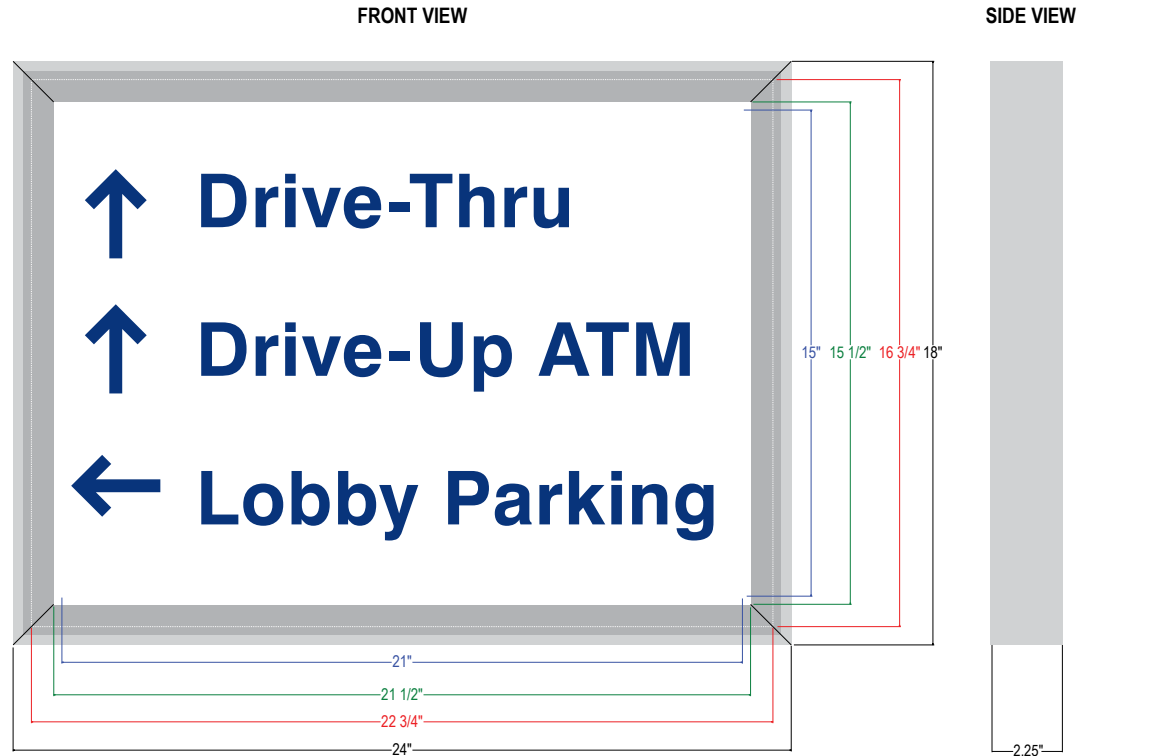

HED-100 HED-100 1824-E747

PRODUCT NUMBER

22330

CABINET DIMENSIONS

18" H x 24" W x 2.25" D

CONSTRUCTION

The HED-100 All aluminum post and panel system features a single .080" message panel within a 2-1/4" wide beveled picture style frame consisting of two mounting extrusions and two top/bottom extrusions. The frame assembly slides into our slotted 2-1/4" x 3" standard rectangular posts or our 2" x 3" radius posts. Both post styles are designed to offer either a flush or a 1/2" reveal.

FINISH

Custom colors available upon request .
Single faced sign. Front panel, back panel & frame painted white

INSTALLATION

(2) Double post mount 2-1/4" x 3" x TBD". Direct burial.

MESSAGE

Up Arrow Drive-Thru
Up Arrow Drive-Up ATM
Left Arrow Lobby Parking

COLOR

Opaque Twilight Blue
(PMS 2757) Vinyl

HEIGHT

1.6", 2.75"

Signal-Tech
4985 Pittsburgh Ave.
Erie, PA 16509
Phone: (877) 547-9900
Fax: (814) 835-2300
Email: sales@signal-tech.com
Website: www.signal-tech.com

Proudly Made in the USA

Product View

NOTE: Sign image may not exactly represent the finished product. For illustration purposes only.

Panel Size
Visual Opening
Maximum Art Area