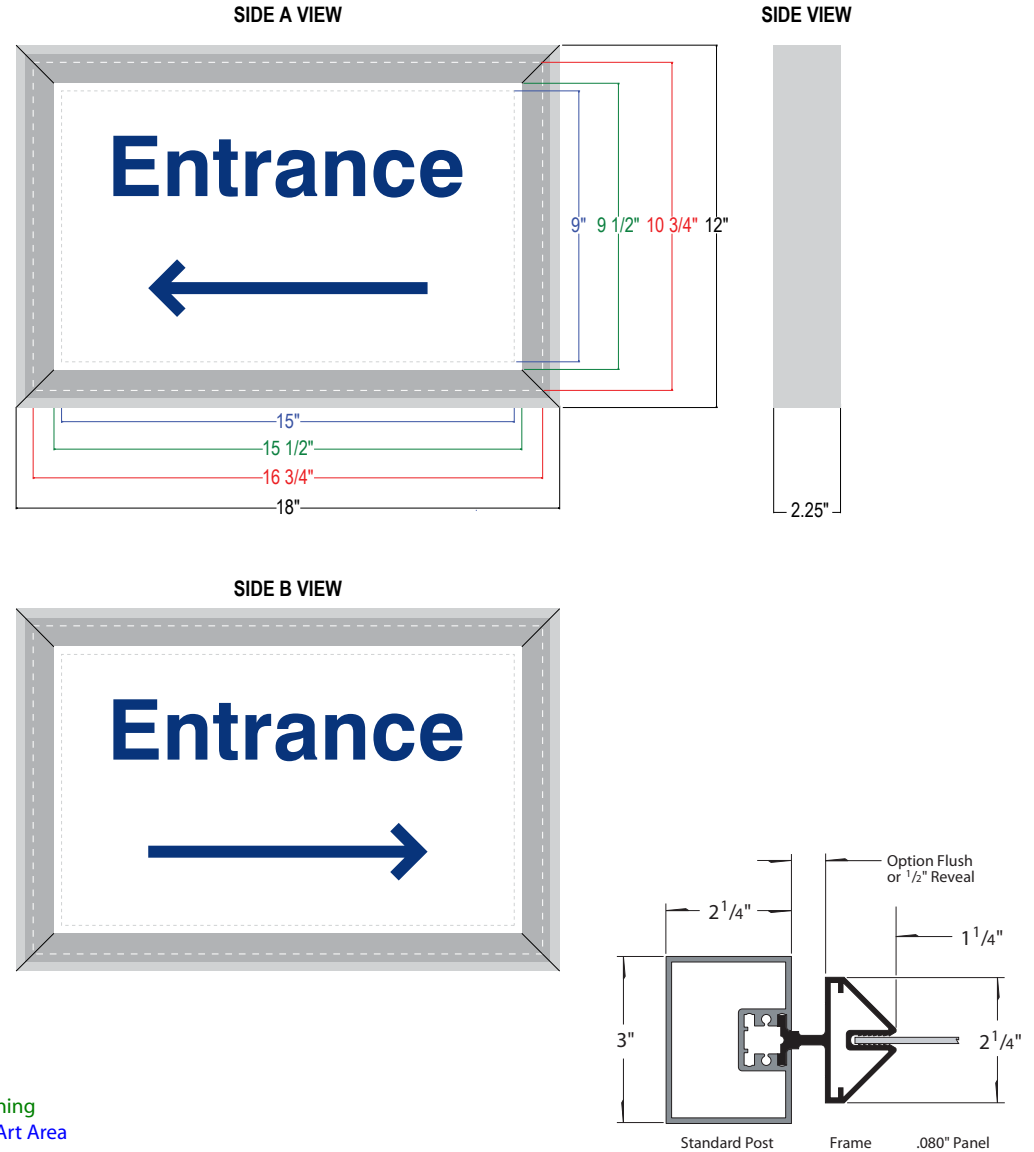

MESSAGE

Color: White reflective vinyl (7812)

Font: Other:

Sign Messages: See message table below

MESSAGE	LED/COLOR	HEIGHT	AMPS
---------	-----------	--------	------

Entrance w/ Left Arrow	Opaque Twilight Blue Vinyl (PMS 2757)	2.0"	
------------------------	---------------------------------------	------	--

Entrance w/ Right Arrow	Opaque Twilight Blue Vinyl (PMS 2757)	2.0"	
-------------------------	---------------------------------------	------	--

NOTE: Above messages are independently controlled.

Signal-Tech

Panel Size
Visual Opening
Maximum Art Area