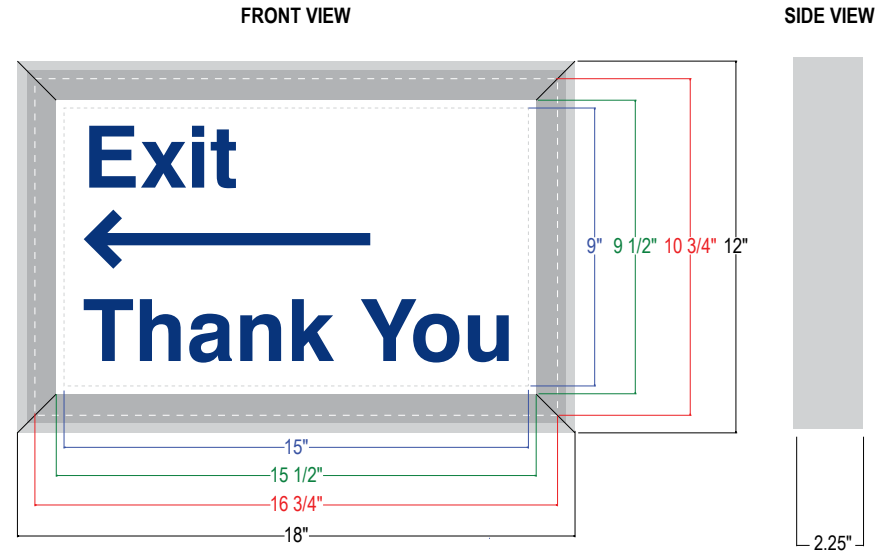

PRODUCT ID: 22333

Non-illuminated Post & Panel Sign

MODEL

HED-100 1218-E749

DIMENSIONS

12" H x 18" W x 2.25" D (est. 3.16 lbs)

CLASS

Class: HED Series

CONSTRUCTION

Faces: Single Faced Sign

Finish: Duranodic Bronze

Graphic: Vinyl applied graphic

Sign: All aluminum panel system features a single .050" message panel within a 1-1/4" wide picture style frame

MESSAGE

Color: White reflective vinyl (7812)

Font: Other:

Sign Messages: See message table below

Product View

NOTE: Sign image may not exactly represent the finished product. For illustration purposes only.

Panel Size
Visual Opening
Maximum Art Area

MESSAGE

LED/COLOR

HEIGHT

AMPS

Exit w/ Left Arrow Thank You

Opaque Twilight Blue Vinyl (PMS 2757)

2.0"