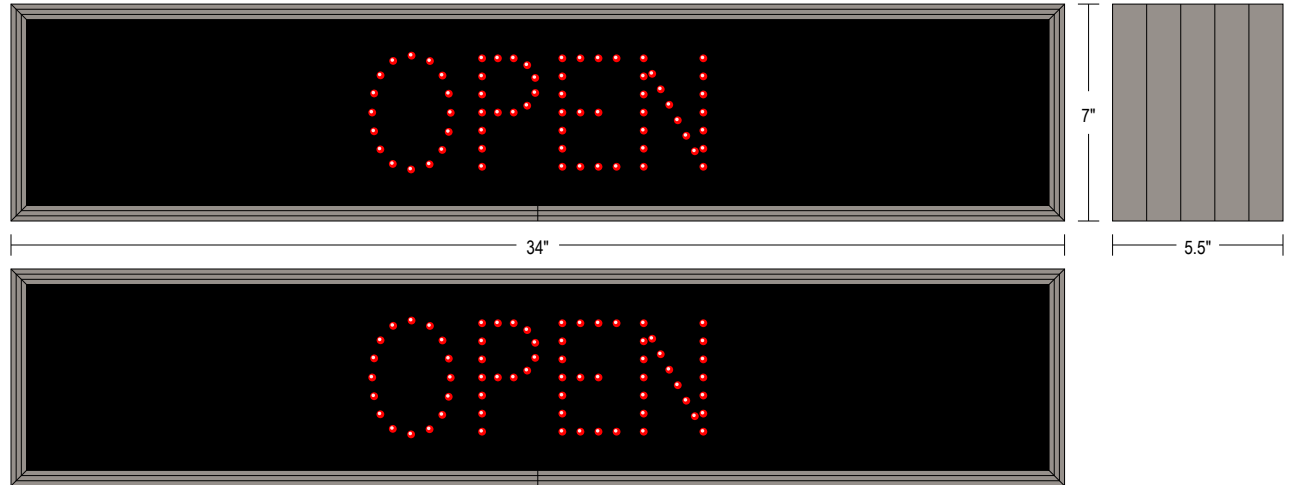

Direct-View LED Traffic Controller TCL734DRR-180

PRODUCT NUMBER

22343

CABINET DIMENSIONS

7" H x 34" W x 5.5" D

ILLUMINATION SOURCE

Super bright, wide viewing angle LEDs
Available in green, red, blue, amber, and white LEDs
Messages "blankout" when turned off, eliminating confusion
Long life, solid state lighting

CONSTRUCTION

Faces: Double Faced Sign
Extrusion (TCL): Mitered 5.5" deep corrosion resistant housing.
Face Material: Impact Resistant, smoked tinted Polycarbonate 1/8" thick.

FINISH

Standard Cabinet Color: Duranodic Bronze
Custom colors available upon request

Product View

NOTE: Sign image may not exactly represent the finished product. For illustration purposes only.

MESSAGE	COLOR	HEIGHT	AMPS
OPEN	Red Wide Angle Oval	3.5"	0.02
OPEN	Red Wide Angle Oval	3.5"	0.02