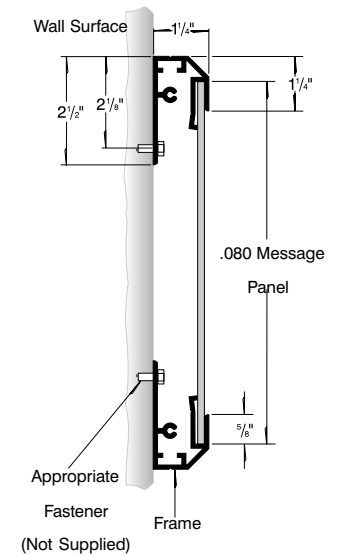

DuraPanel DURA1248-E839

PRODUCT NUMBER

22680

DIMENSIONS

12" H x 48" W x 1.25" D

INSTALLATION METHOD

Flush mounted using concealed fasteners.
Use appropriate fasteners. Not included.

CONSTRUCTION

Extruded Aluminum with Corner Keys
Vandal Resistant Concealed Fasteners
0.050 Aluminum Message Panel

FINISH

Cabinet painted Standard Duranodic Bronze. Custom colors available upon request.

Product View

NOTE: Sign image may not exactly represent the finished product. For illustration purposes only.

Face Painted Safety Yellow
Black Reflective Vinyl Letters

Detail

MESSAGE

Clearance 8' 10"

COLOR

Black Reflective Vinyl

HEIGHT

4"