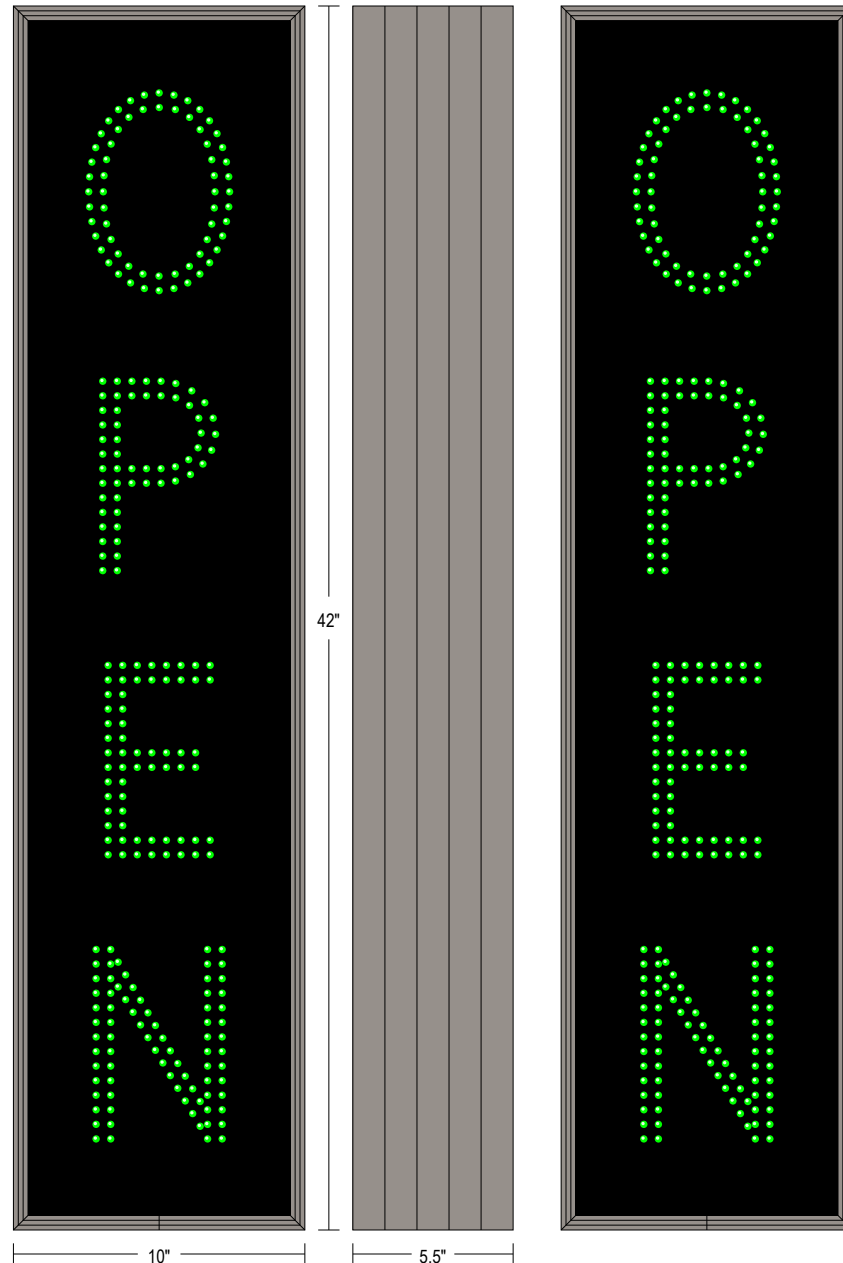

Direct-View LED Traffic Controller TCL4210DGG-180DS

PRODUCT NUMBER

22891

CABINET DIMENSIONS

42" H x 10" W x 5.5" D

ILLUMINATION SOURCE

Super bright, wide viewing angle LEDs
Available in green, red, blue, amber, and white LEDs
Messages "blankout" when turned off, eliminating confusion
Long life, solid state lighting

CONSTRUCTION

Faces: Double Faced Sign
Extrusion (TCL): Mitered 5.5" deep corrosion resistant housing.
Face Material: Impact Resistant, smoked tinted Polycarbonate 1/8" thick.

FINISH

Standard Cabinet Color: Duranodic Bronze
Custom colors available upon request

Product View

NOTE: Sign image may not exactly represent the finished product. For illustration purposes only.

MESSAGE	COLOR	HEIGHT	AMPS
O P E N	Green Wide Angle Oval	6.5"	0.11
O P E N	Green Wide Angle Oval	6.5"	0.11