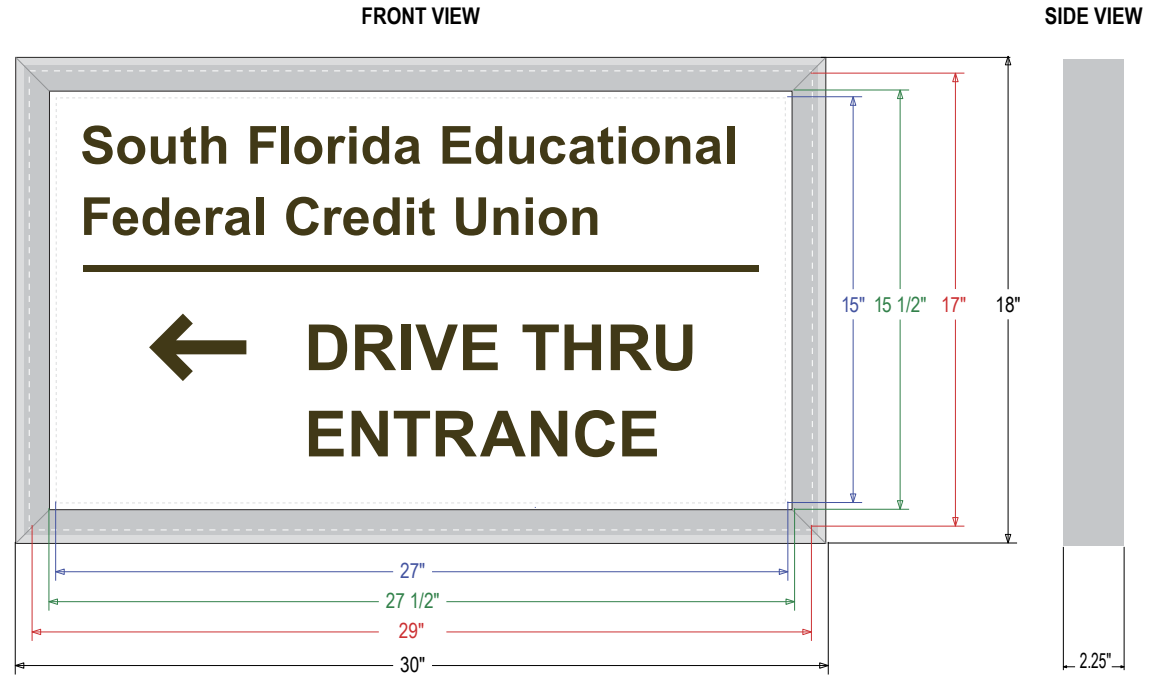

PRODUCT ID: 23148

Non-illuminated Post & Panel Sign

MODEL

HED-100 1830-E940

DIMENSIONS

18" H x 30" W x 2.25" D (est. 6.4 lbs)

CLASS

Class: HED Series

CONSTRUCTION

Faces: Single Faced Sign

Finish: Duranodic Bronze

Graphic: Vinyl applied graphic

Sign: All aluminum panel system features a single .050" message panel within a 1-1/4" wide picture style frame

MESSAGE

Color: White reflective vinyl (7812)

Font: Other:

Sign Messages: See message table below

Product View

NOTE: Sign image may not exactly represent the finished product. For illustration purposes only.

Overall Sign Size

Panel Size

Visual Opening

Maximum Art Area

NOTE: Above messages are independently controlled.

Signal-Tech

4985 Pittsburgh Ave.

Erie, PA 16509

Phone: (877) 547-9900

Fax: (814) 835-2300

Email: sales@signal-tech.com

Website: www.signal-tech.com