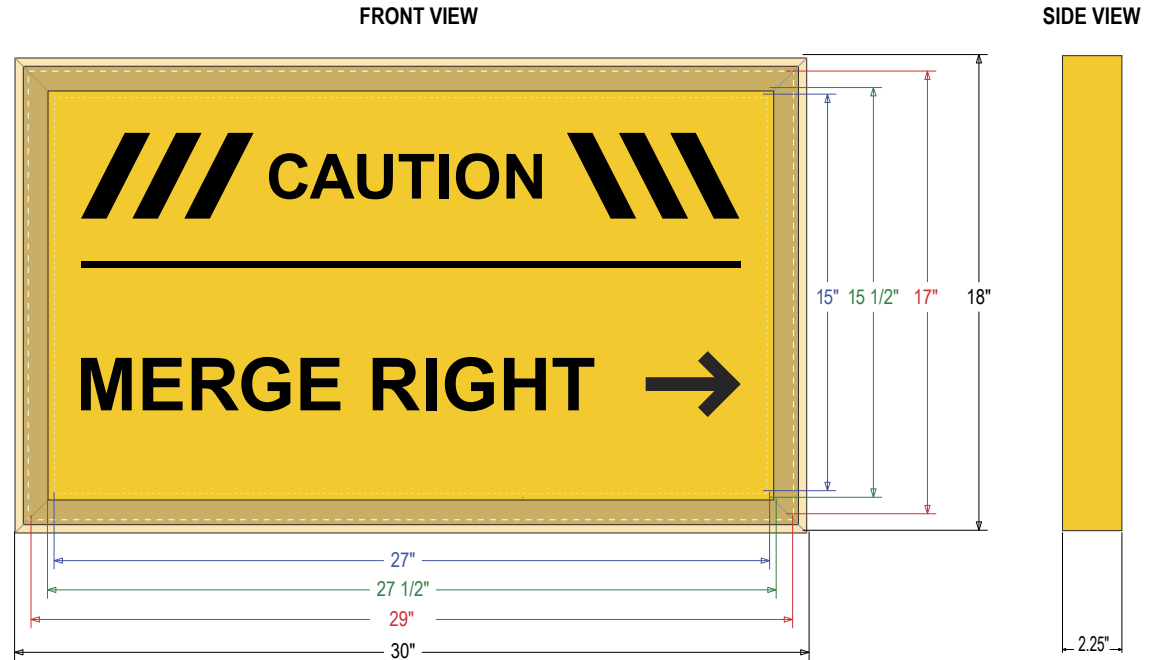

#### DIMENSIONS

18" H x 30" W x 2.25" D (est. 6.4 lbs)

## Product View

NOTE: Sign image may not exactly represent the finished product. For illustration purposes only.

Overall Sign Size

Panel Size

Visual Opening

Maximum Art Area