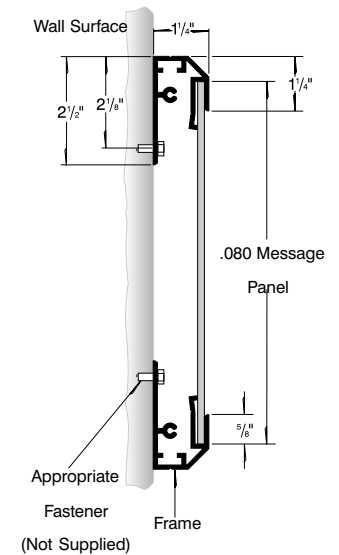

DuraPanel DURA8.2535.25-E941

PRODUCT NUMBER

23150

DIMENSIONS

8.25" H x 35.25" W x 1.25" D

INSTALLATION METHOD

Flush mounted using concealed fasteners.
Use appropriate fasteners. Not included.

CONSTRUCTION

Extruded Aluminum with Corner Keys
Vandal Resistant Concealed Fasteners
0.050 Aluminum Message Panel

FINISH

Cabinet painted Standard Duranodic Bronze. Custom colors available upon request.

Product View

NOTE: Sign image may not exactly represent the finished product. For illustration purposes only.

Face Painted Safety Yellow

Black Vinyl Letters

Aluminum Panel 7"H x 34"

Detail

MESSAGE	COLOR	HEIGHT
CAUTION MERGE RIGHT w/ Right Arrow	Black Vinyl	1.5"

Signal-Tech
4985 Pittsburgh Ave.
Erie, PA 16509
Phone: (877) 547-9900
Fax: (814) 835-2300
Email: sales@signal-tech.com
Website: www.signal-tech.com