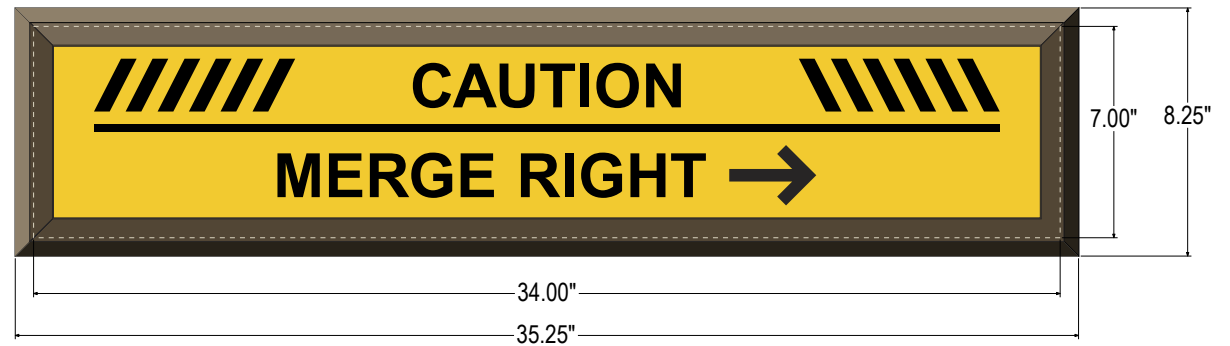

DuraPanel DURA8.2535.25-E941

PRODUCT NUMBER

23150

DIMENSIONS

8.25" H x 35.25" W x 1.25" D

INSTALLATION METHOD

Flush mounted using concealed fasteners.
Use appropriate fasteners. Not included.

CONSTRUCTION

Extruded Aluminum with Corner Keys
Vandal Resistant Concealed Fasteners
0.050 Aluminum Message Panel

FINISH

Cabinet painted Standard Duranodic Bronze. Custom colors available upon request.

Product View

NOTE: Sign image may not exactly represent the finished product. For illustration purposes only.

Face Painted Safety Yellow

Black Vinyl Letters

Aluminum Panel 7"H x 34"

Detail

MESSAGE	COLOR	HEIGHT
CAUTION MERGE RIGHT w/ Right Arrow	Black Vinyl	1.5"

Signal-Tech
4985 Pittsburgh Ave.
Erie, PA 16509
Phone: (877) 547-9900
Fax: (814) 835-2300
Email: sales@signal-tech.com
Website: www.signal-tech.com