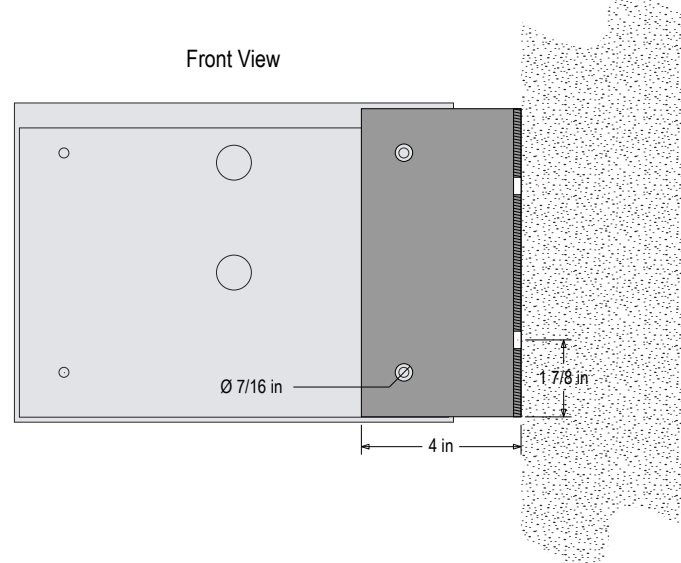

PRODUCT ID: 24617

Side/Sleeve Mount Bracket

MODEL

SM8-SF

DIMENSIONS

7.75" H x 4" W x 2" D (est. 0.853 lbs)

CONSTRUCTION

Finish: Duranodic Bronze

Material: 3/16" architectural aluminum angle 6063-T6. Mounting holes pre-drilled.

Product View

NOTE: Sign image may not exactly represent the finished product. For illustration purposes only.

NOTE: Other LED colors, voltages, cabinet sizes, styles, and colors available.