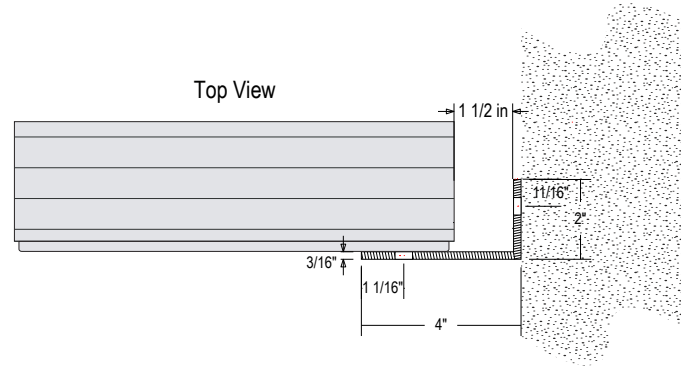

PRODUCT ID: 24617

Side/Sleeve Mount Bracket

MODEL

SM8-SF

DIMENSIONS

7.75" H x 4" W x 2" D (est. 0.853 lbs)

CONSTRUCTION

Finish: Duranodic Bronze

Material: 3/16" architectural aluminum angle 6063-T6. Mounting holes pre-drilled.

Product View

NOTE: Sign image may not exactly represent the finished product. For illustration purposes only.

NOTE: Other LED colors, voltages, cabinet sizes, styles, and colors available.