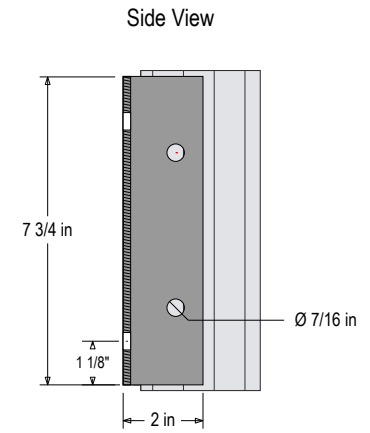

PRODUCT ID: 24617

Side/Sleeve Mount Bracket

MODEL

SM8-SF

DIMENSIONS

7.75" H x 4" W x 2" D (est. 0.853 lbs)

CONSTRUCTION

Finish: Duranodic Bronze

Material: 3/16" architectural aluminum angle 6063-T6. Mounting holes pre-drilled.

Product View

NOTE: Sign image may not exactly represent the finished product. For illustration purposes only.

NOTE: Other LED colors, voltages, cabinet sizes, styles, and colors available.