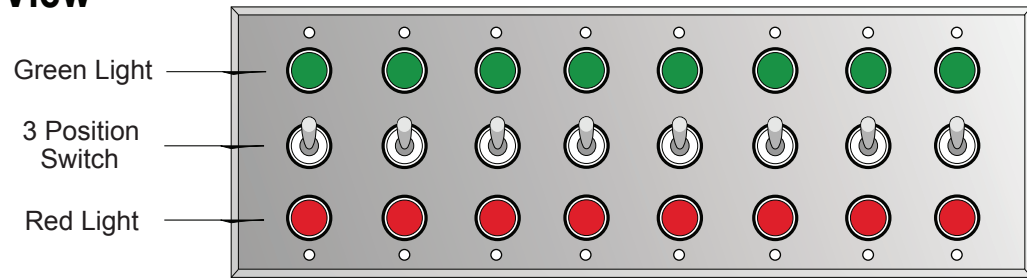

Eight Gang Switch EG-8

PRODUCT NUMBER
2495

DIMENSIONS
4.5" H x 15.5" W x 1" D

ILLUMINATION SOURCE
Red and Green Indicator Lamps

ELECTRICAL
120 VAC, 0.9 Amps

CONSTRUCTION
Switchplate: Stamped Stainless Steel

FINISH
Switchplate: Brushed Stainless Steel

For Supply Connections
Use Wire Rated For
At Least 110° C

Note: This sign is intended to be installed in accordance with the requirements Article 600 of the National Electric Code and / or other applicable local codes. This includes proper grounding and bonding of the sign.

Proudly Made in the USA

Product View

NOTE: Sign image may not exactly represent the finished product. For illustration purposes only.

Front View

Eight Gang

Schematic View